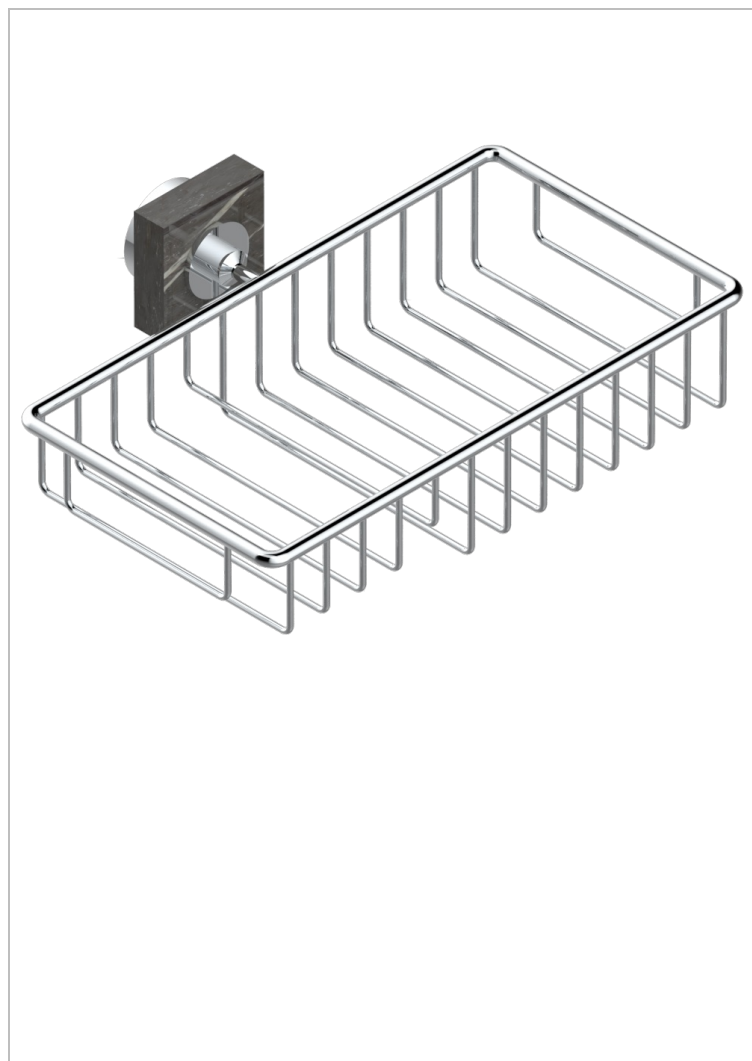

# MONTAIGNE LEONARDO GREY MARBLE

G3T-2620

Soap and sponge holder, wall mounted

## CHARACTERISTIC

- Montaigne Leonardo Grey marble
- Soap and sponge holder, wall mounted