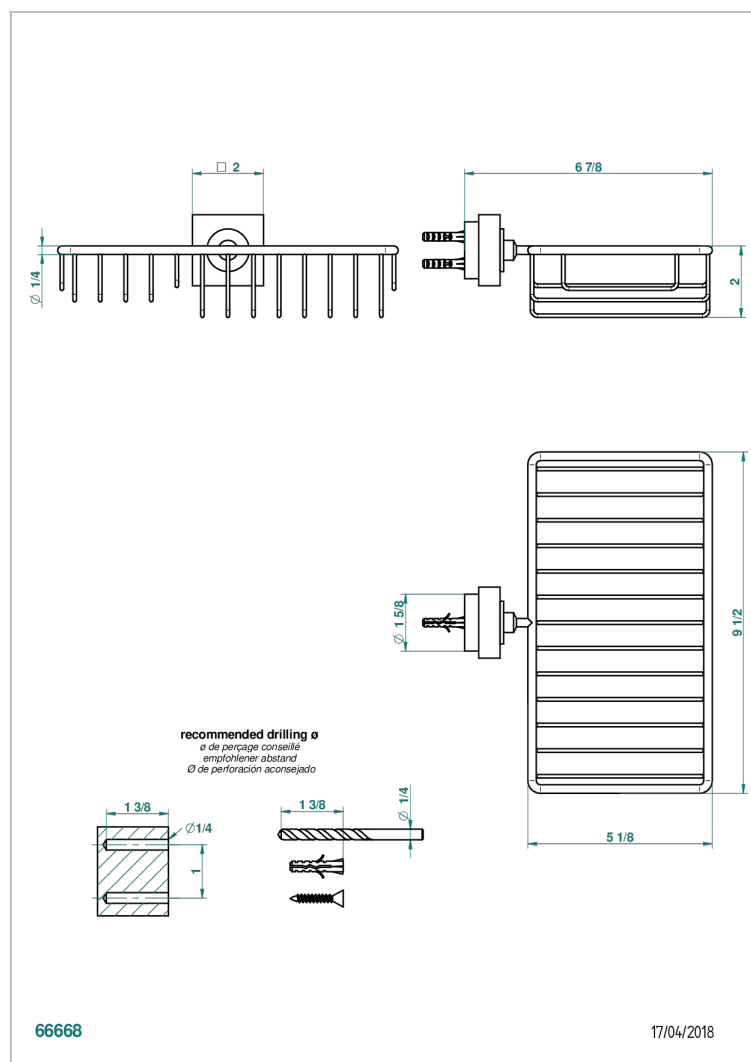

# MONTAIGNE LEONARDO GREY MARBLE

G3T-2620

Soap and sponge holder, wall mounted