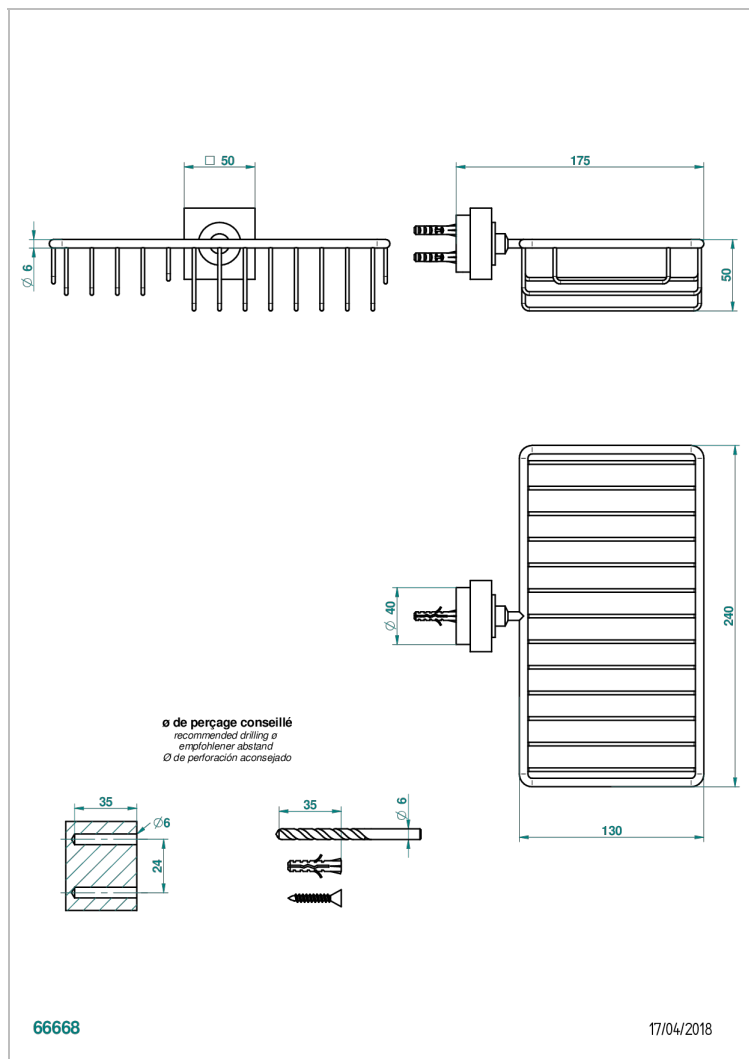

MONTAIGNE LEONARDO GREY MARBLE

G3T-2620

Combined soap and sponge holder with flange, 240 x 130 mm

CHARACTERISTIC

- Montaigne Leonardo Grey marble
- Combined soap and sponge holder with flange, 240 x 130 mm