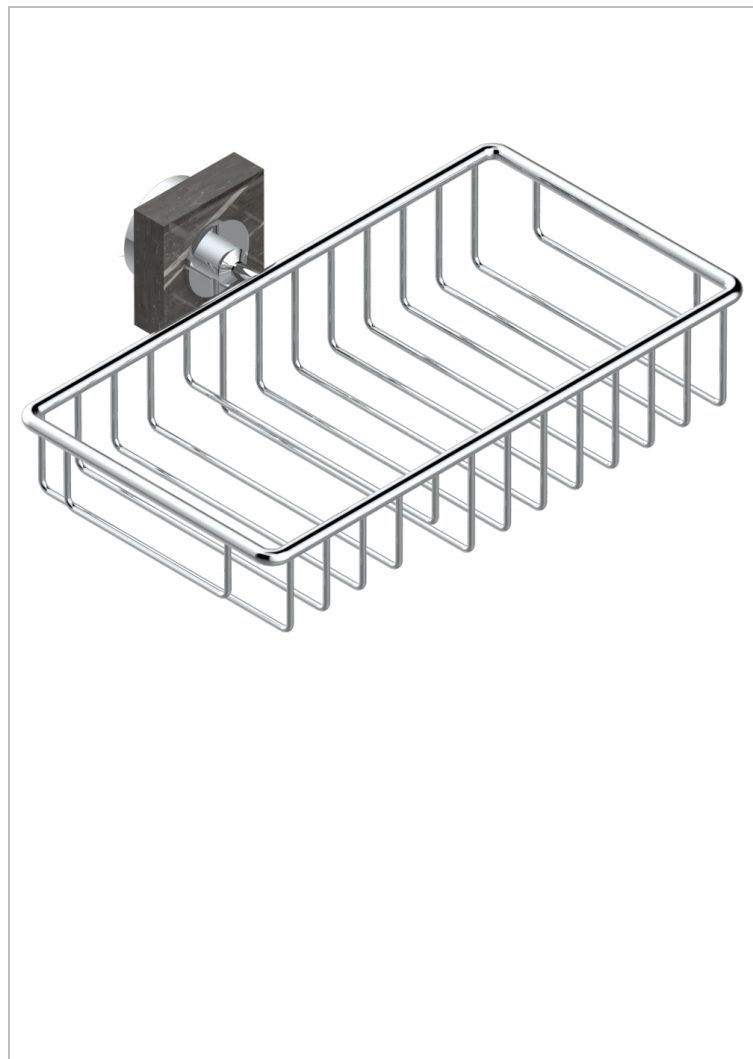

MONTAIGNE LEONARDO GREY MARBLE

G3T-2620

Combined soap and sponge holder with flange, 240 x 130 mm

CHARACTERISTIC

- Montaigne Leonardo Grey marble
- Combined soap and sponge holder with flange, 240 x 130 mm

AVAILABLE FINITIONS

Antique nickel - H28
Black ceram - D30
Blush PVD - H62
Brass color PVD - H49
Brown bronze color PVD - F33
Gold color PVD - H52

Graphite PVD - H64
Lacquered light bronze - D01
Matt Umber PVD - H67
Matt blush PVD - H60
Matt brass color PVD - H50
Matt brown bronze color PVD - F34