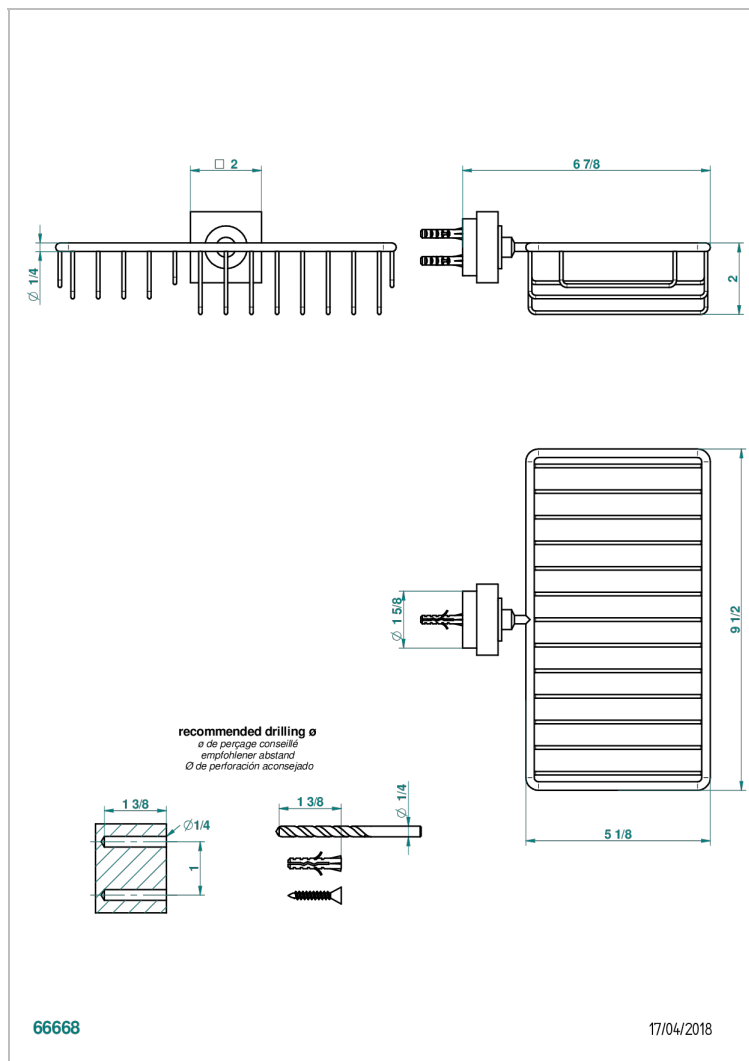

# MONTAIGNE LEONARDO GREY MARBLE

G3T-2620

Combined soap and sponge holder with flange, 240 x 130 mm

## CHARACTERISTIC

- Montaigne Leonardo Grey marble
- Combined soap and sponge holder with flange, 240 x 130 mm