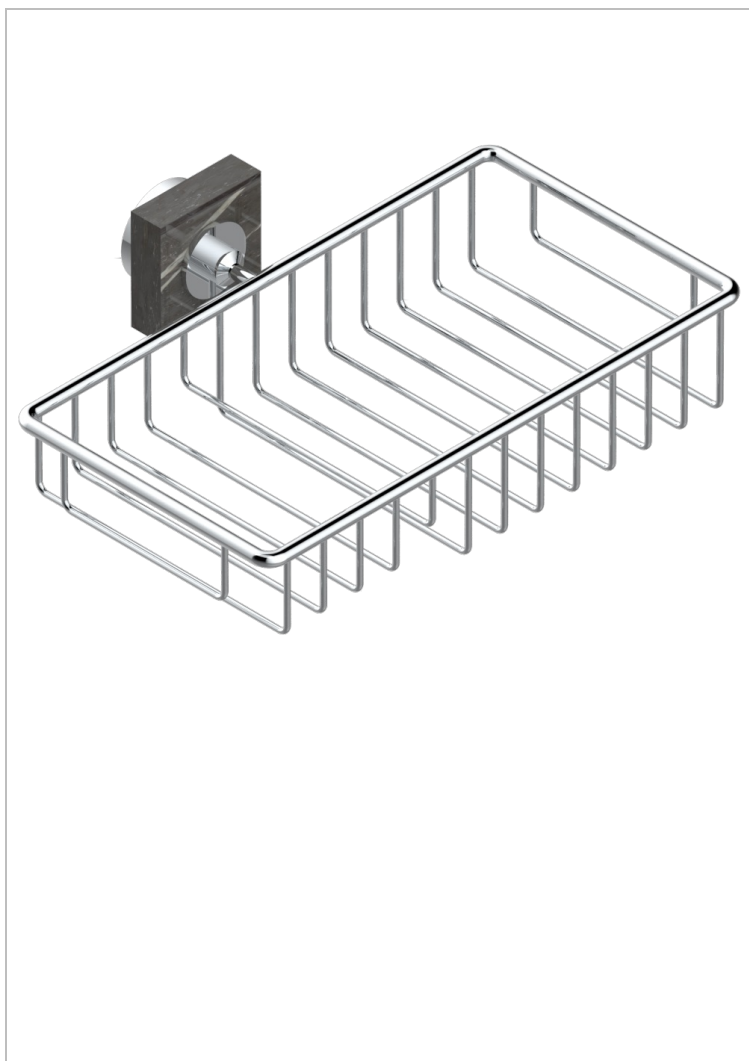

# MONTAIGNE LEONARDO GREY MARBLE

G3T-2620

Combined soap and sponge holder with flange, 240 x 130 mm

## CHARACTERISTIC

- Montaigne Leonardo Grey marble
- Combined soap and sponge holder with flange, 240 x 130 mm