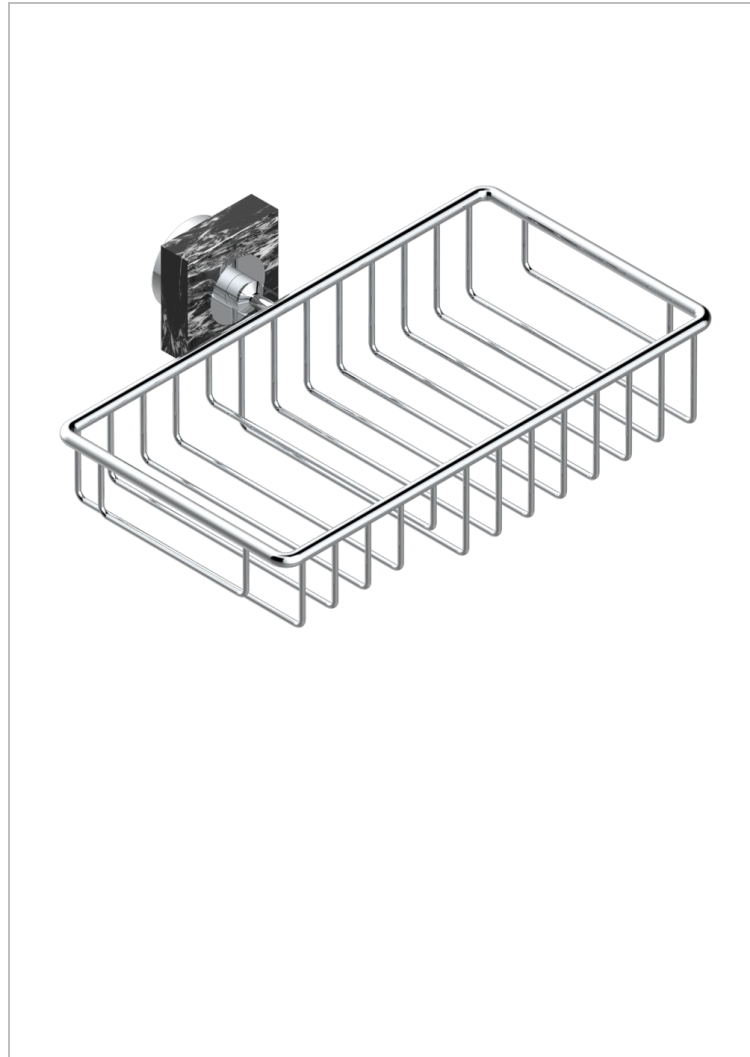

# MONTAIGNE GRAND ANTIQUE MARBLE WITH LEVER HANDLES

G3S-2620

Soap and sponge holder, wall mounted

## CHARACTERISTIC

- Montaigne Grand Antique marble with lever handles
- Soap and sponge holder, wall mounted