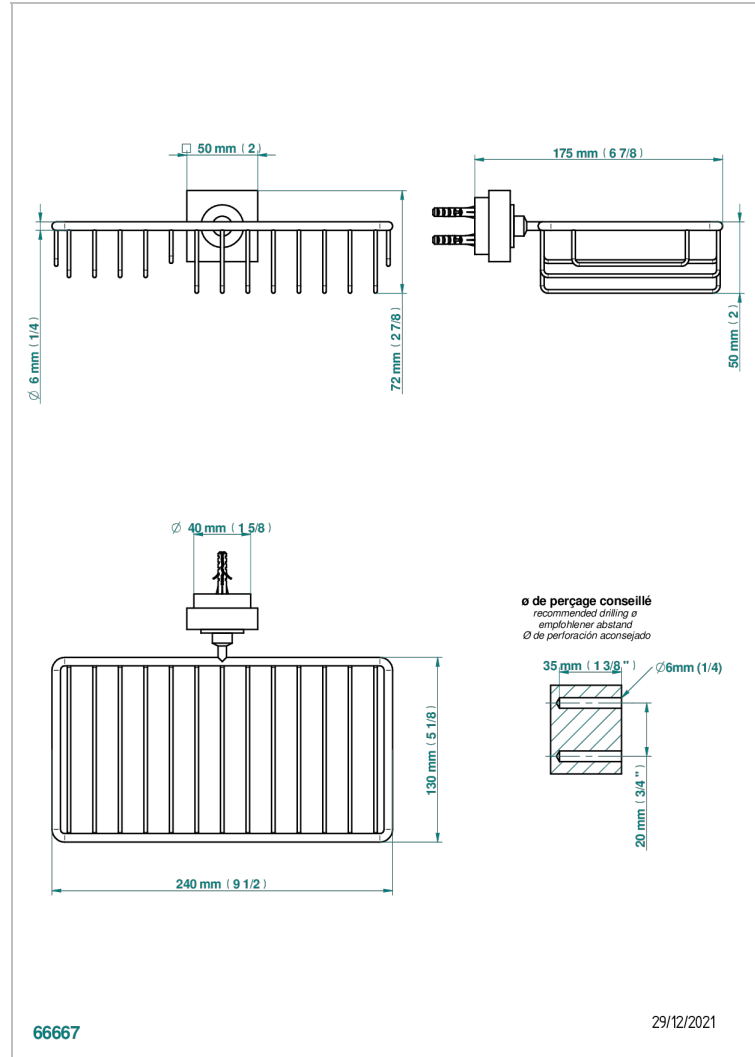

# MONTAIGNE GRAND ANTIQUE MARBLE WITH LEVER HANDLES

G3S-2620

Soap and sponge holder, wall mounted

## CHARACTERISTIC

- Montaigne Grand Antique marble with lever handles
- Soap and sponge holder, wall mounted