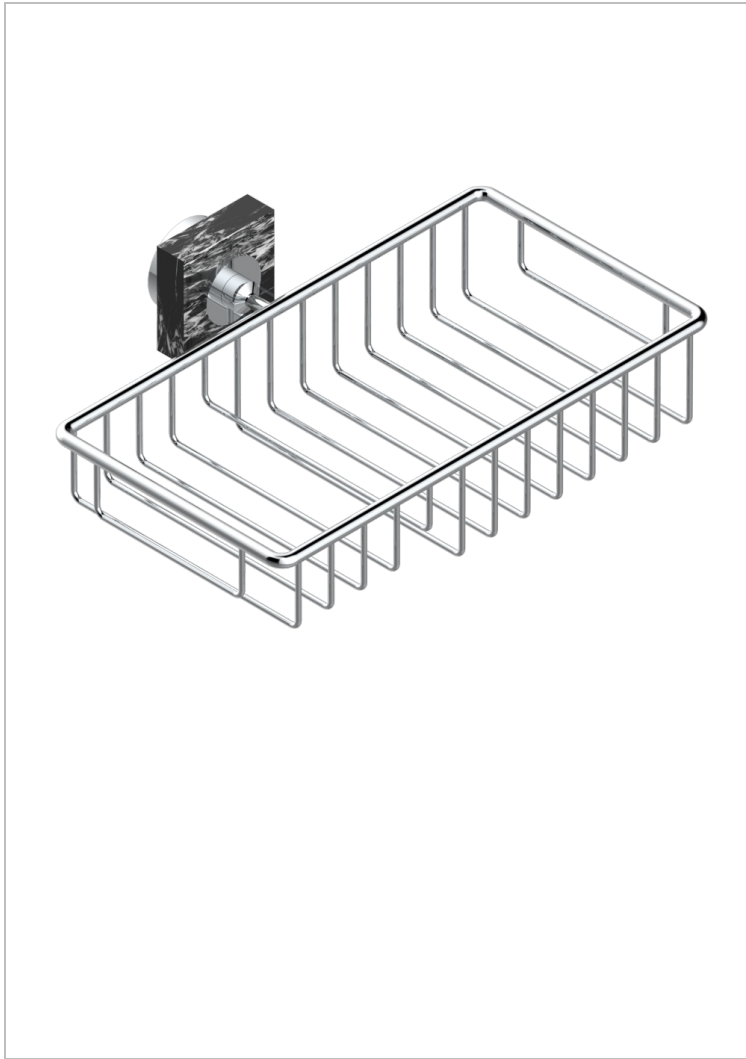

MONTAIGNE GRAND ANTIQUE MARBLE

G3R-2620

Soap and sponge holder, wall mounted

CHARACTERISTIC

- Montaigne Grand Antique marble
- Soap and sponge holder, wall mounted

AVAILABLE FINITIONS

Black ceram - D30
Blush PVD - H62
Brass color PVD - H49
Brown bronze color PVD - F33
Chrome polished - A02
Chrome polished / gold polished - G02

Copper antique matt, coated - H07
Gold color PVD - H52
Gold mat - F07
Gold polished - F01
Graphite PVD - H64
Light coated bronze - D01

Matt Umber PVD - H67
Matt blush PVD - H60
Matt brass color PVD - H50
Matt brown bronze color PVD - F34
Matt chrome (American satin) - C02
Matt gold color PVD - H53