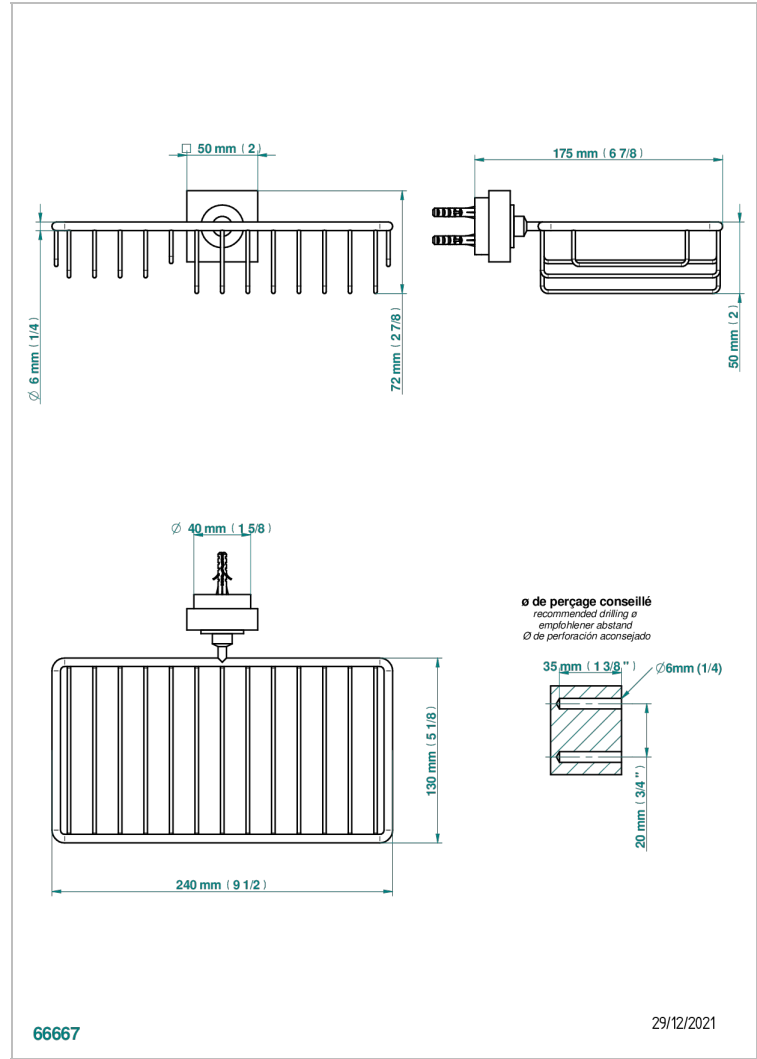

MONTAIGNE GRAND ANTIQUE MARBLE

G3R-2620

Soap and sponge holder, wall mounted

CHARACTERISTIC

- Montaigne Grand Antique marble
- Soap and sponge holder, wall mounted

AVAILABLE FINITIONS

Black ceram - D30
Blush PVD - H62
Brass color PVD - H49
Brown bronze color PVD - F33
Chrome polished - A02
Chrome polished / gold polished - G02