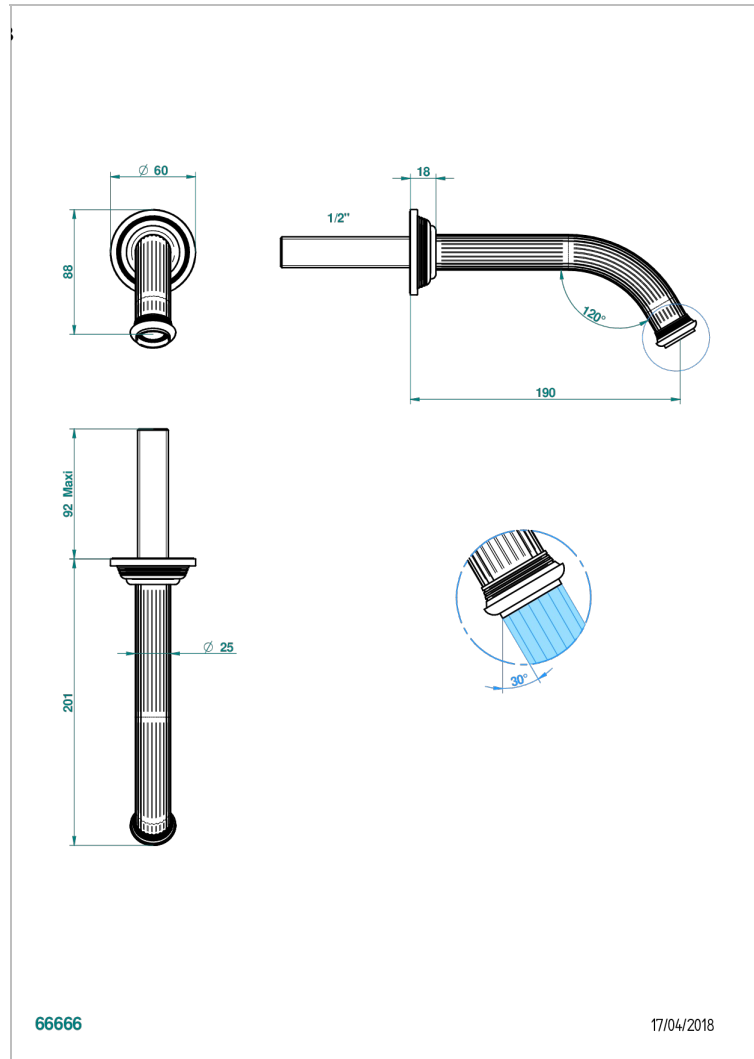

# GRAND CENTRAL METAL WITH LEVER

U9L-22GAB

Wall mounted basin, goliath spout, 1/2" , without T junction

THG<sup>®</sup>  
PARIS

## CARACTERÍSTICAS

- Grand central Metal with lever
- Wall mounted basin, goliath spout, 1/2" , without T junction