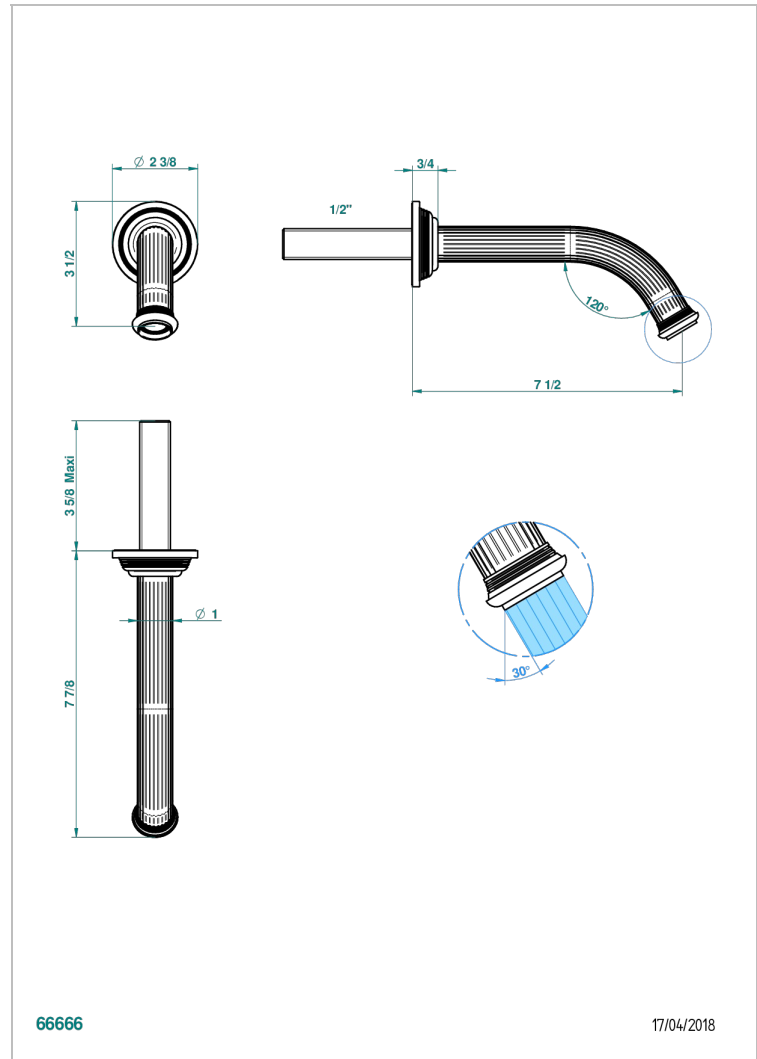

# GRAND CENTRAL METAL WITH LEVER

U9L-22GAB

Wall mounted basin, goliath spout, 1/2" , without T junction

THG<sup>®</sup>  
PARIS

## CARACTERÍSTICAS

- Grand central Metal with lever
- Wall mounted basin, goliath spout, 1/2" , without T junction