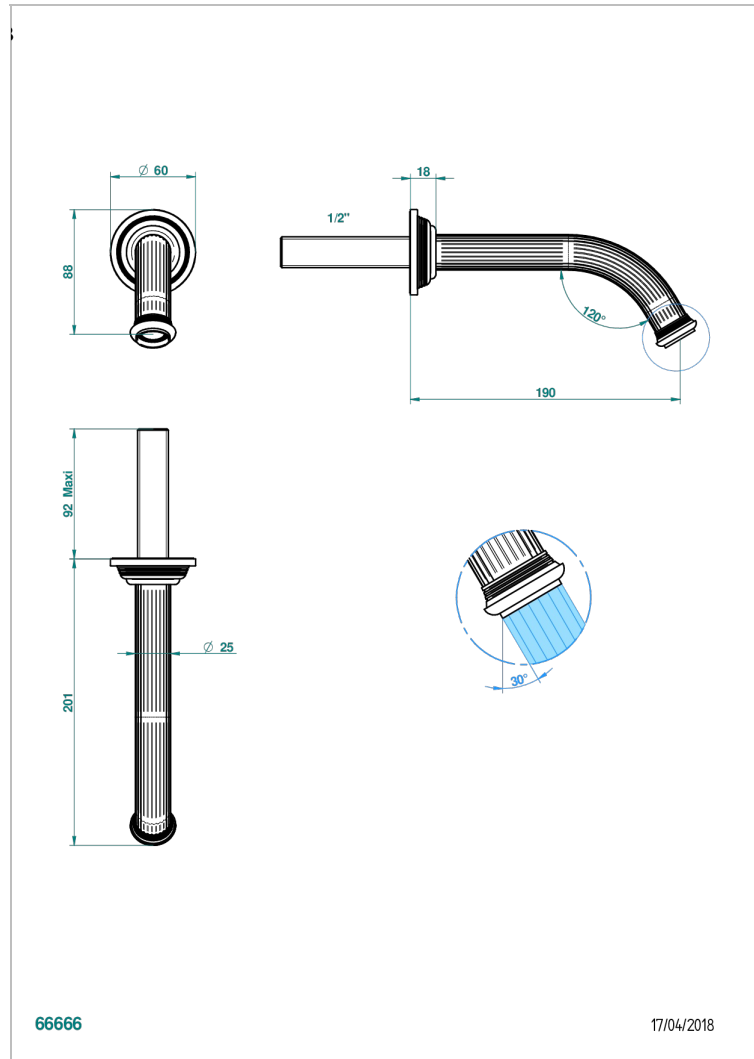

GRAND CENTRAL METAL WITH LEVER

U9L-22GAB

Wall mounted basin, goliath spout, 1/2" , without T junction

THG
PARIS

CHARACTERISTIC

- Grand central Metal with lever
- Wall mounted basin, goliath spout, 1/2" , without T junction

TECHNICAL SPECS

- Recommandé : 3 bars (max. 5 bars) - Advised : 43,5 psi (max. 72 psi)
- 8,3 l/min à 3 bars (2.2 gpm at 43.5 psi)

RELATED SKU'S

- Ref. G00-309/B Free-flow basin waste with grid
- Ref. G00-309/S Bottle Trap only for waste
- Ref. G00-316 Click waste
- Ref. G00-308T Adjustable bottle trap, mini 45 mm - maxi 90 mm with 300 mm overflow pipe

AVAILABLE FINITIONS

Antique nickel - H28
Black ceram - D30
Blush PVD - H62
Brass color PVD - H49
Brown bronze color PVD - F33
Gold color PVD - H52

Graphite PVD - H64
Lacquered light bronze - D01
Matt Umber PVD - H67
Matt blush PVD - H60
Matt brass color PVD - H50
Matt brown bronze color PVD - F34