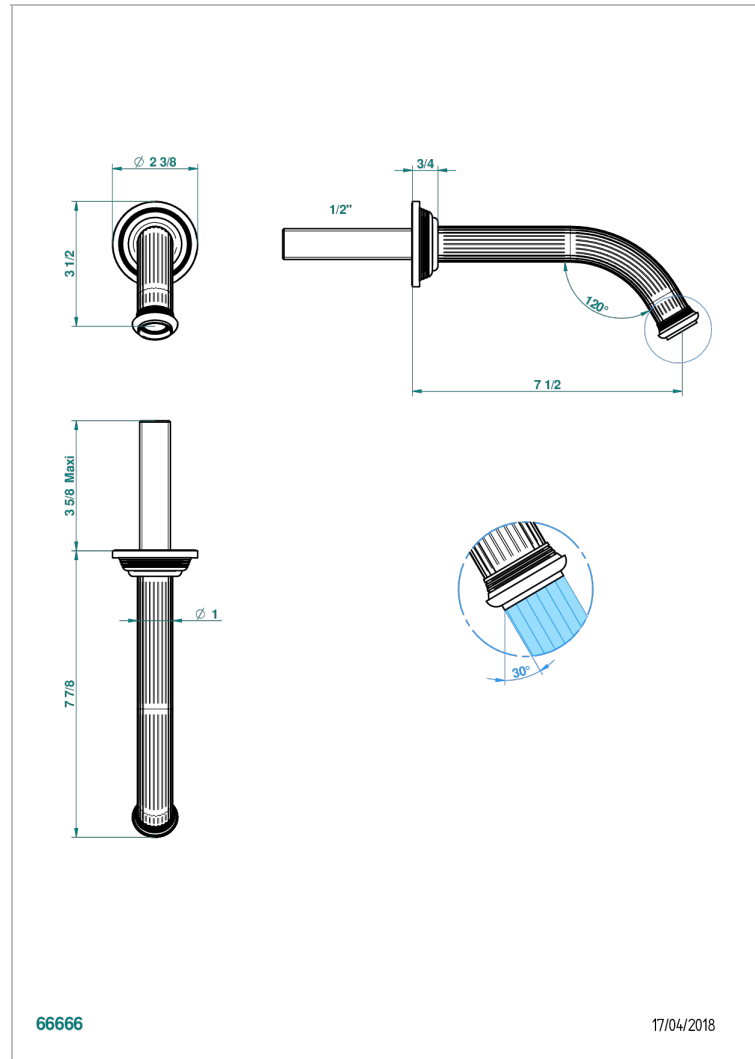

GRAND CENTRAL METAL WITH LEVER

U9L-22GAB

Wall mounted basin, goliath spout, 1/2" , without T junction

THG[®]
PARIS

CHARACTERISTIC

- Grand central Metal with lever
- Wall mounted basin, goliath spout, 1/2" , without T junction

TECHNICAL SPECS

- Recommandé : 3 bars (max. 5 bars) - Advised : 43,5 psi (max. 72 psi)
- 8,3 l/min à 3 bars (2.2 gpm at 43.5 psi)

RELATED SKU'S

- Ref. G00-309/B Free-flow basin waste with grid
- Ref. G00-309/S Bottle Trap only for waste
- Ref. G00-316 Click waste
- Ref. G00-308T Adjustable bottle trap, mini 45 mm - maxi 90 mm with 300 mm overflow pipe

AVAILABLE FINITIONS

Antique nickel - H28
Black ceram - D30
Blush PVD - H62
Brass color PVD - H49
Brown bronze color PVD - F33
Gold color PVD - H52

Graphite PVD - H64
Lacquered light bronze - D01
Matt Umber PVD - H67
Matt blush PVD - H60
Matt brass color PVD - H50
Matt brown bronze color PVD - F34