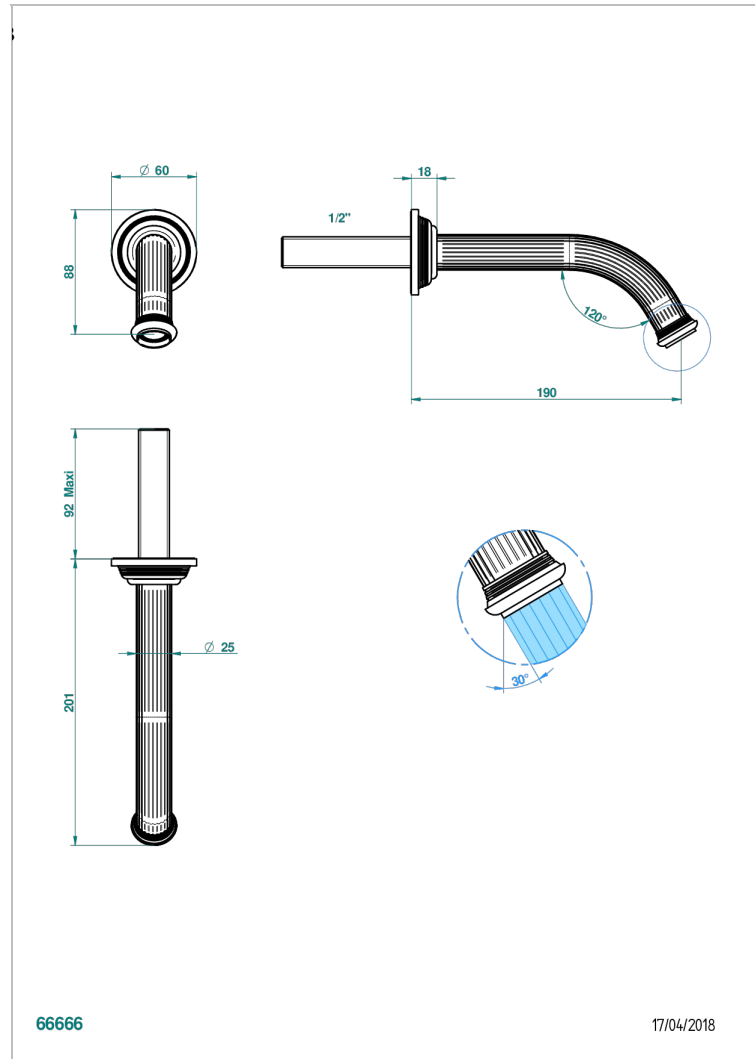

# GRAND CENTRAL METAL WITH LEVER

U9L-22GAB

Wall mounted basin, goliath spout, 1/2" , without T junction

THG  
PARIS

66666

17/04/2018

## CHARACTERISTIC

- Grand central Metal with lever
- Wall mounted basin, goliath spout, 1/2" , without T junction

## RELATED SKU'S

- Ref. G00-309/B Free-flow basin waste with grid
- Ref. G00-309/S Bottle Trap only for waste
- Ref. G00-316 Click waste
- Ref. G00-308T Adjustable bottle trap, mini 45 mm - maxi 90 mm with 300 mm overflow pipe