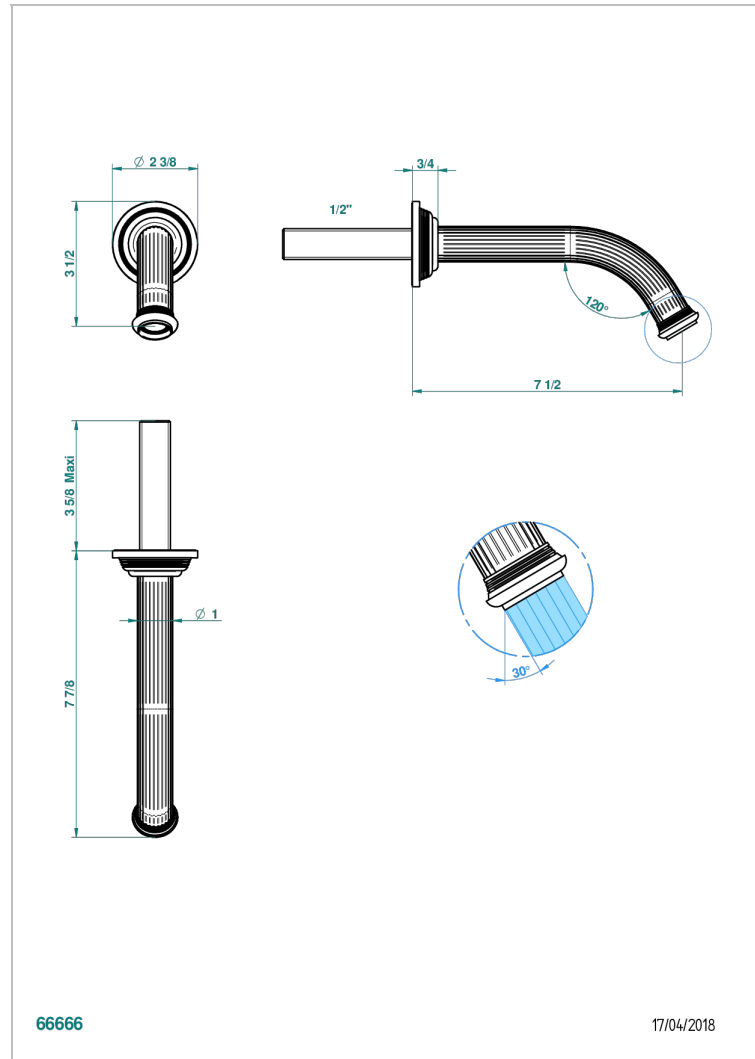

# GRAND CENTRAL METAL WITH LEVER

U9L-22GAB

Wall mounted basin, goliath spout, 1/2" , without T junction

THG<sup>®</sup>  
PARIS

## CHARACTERISTIC

- Grand central Metal with lever
- Wall mounted basin, goliath spout, 1/2" , without T junction

## RELATED SKU'S

- Ref. G00-309/B Free-flow basin waste with grid
- Ref. G00-309/S Bottle Trap only for waste
- Ref. G00-316 Click waste
- Ref. G00-308T Adjustable bottle trap, mini 45 mm - maxi 90 mm with 300 mm overflow pipe