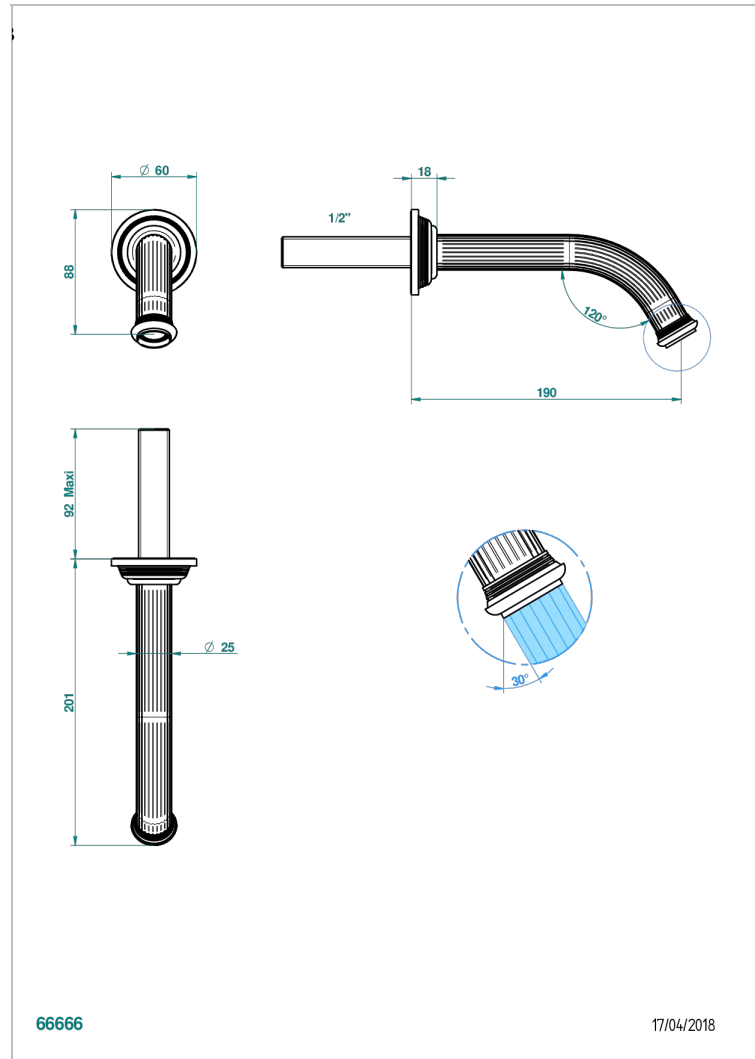

GRAND CENTRAL METAL

U9K-22GAB

Wall mounted basin, goliath spout, 1/2" , without T junction

THG[®]
PARIS

66666

17/04/2018

CHARACTERISTIC

- Grand central Metal
- Wall mounted basin, goliath spout, 1/2" , without T junction

TECHNICAL SPECS

- Recommandé : 3 bars (max. 5 bars) - Advised : 43,5 psi (max. 72 psi)
- 8,3 l/min à 3 bars (2.2 gpm at 43.5 psi)

AVAILABLE FINITIONS

Black ceram - D30
Blush PVD - H62
Brass color PVD - H49
Brown bronze color PVD - F33
Chrome polished - A02
Copper antique matt, coated - H07

Matt nickel (American satin) - C01
Matt nickel color PVD - H56
Natural smoked Brass - A13
Nickel antique / Sovereign - H28
Nickel color PVD - H55
Nickel polished - B01

Polished chrome with gold inlay - GA1
Soft gold - F30
Soft matt gold - F31
Umber PVD - H66