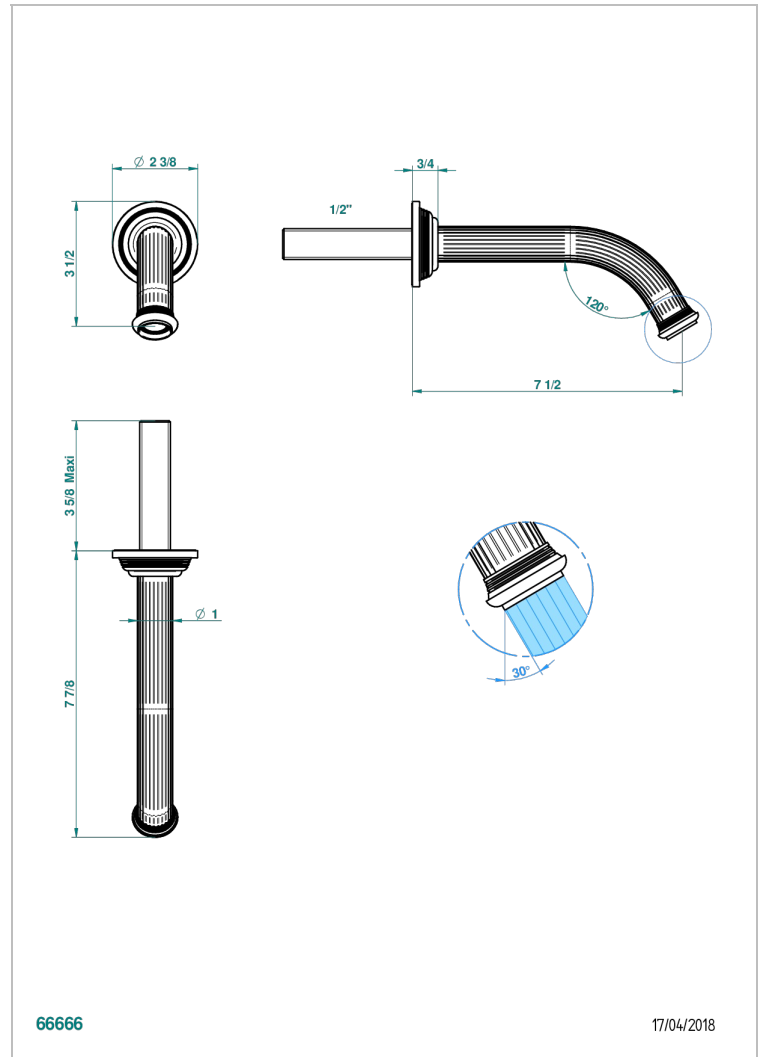

# GRAND CENTRAL METAL

U9K-22GAB

Wall mounted basin, goliath spout, 1/2" , without T junction

THG<sup>®</sup>  
PARIS

66666

17/04/2018

## CARACTERÍSTICAS

- Grand central Metal
- Wall mounted basin, goliath spout, 1/2" , without T junction