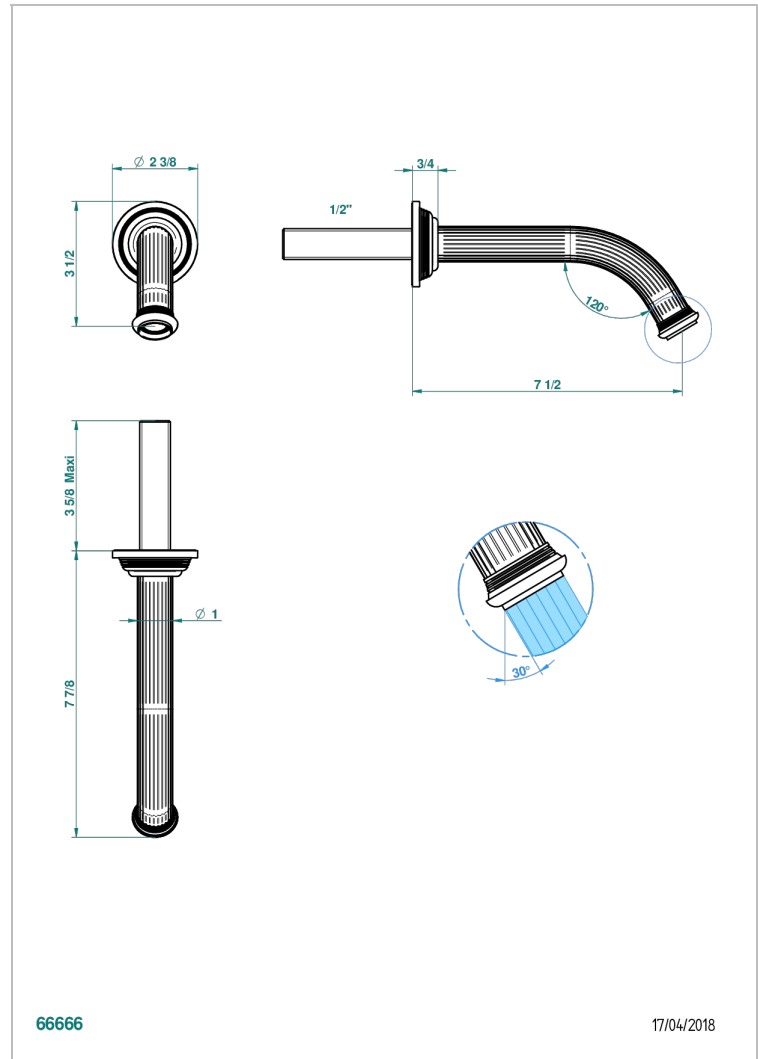

# GRAND CENTRAL METAL

U9K-22GAB

Wall mounted basin, goliath spout, 1/2" , without T junction

THG<sup>®</sup>  
PARIS

## CARACTERÍSTICAS

- Grand central Metal
- Wall mounted basin, goliath spout, 1/2" , without T junction

## PRODUCTOS RELACIONADOS

- Ref. G00-309/B Vaciador de flujo libre con rejilla para el lavabo
- Ref. G00-309/S Sifón moderno
- Ref. G00-316 Vaciador para lavabo sistema clic-clac
- Ref. G00-308T Adjustable bottle trap, mini 45 mm - maxi 90 mm with 300 mm overflow pipe