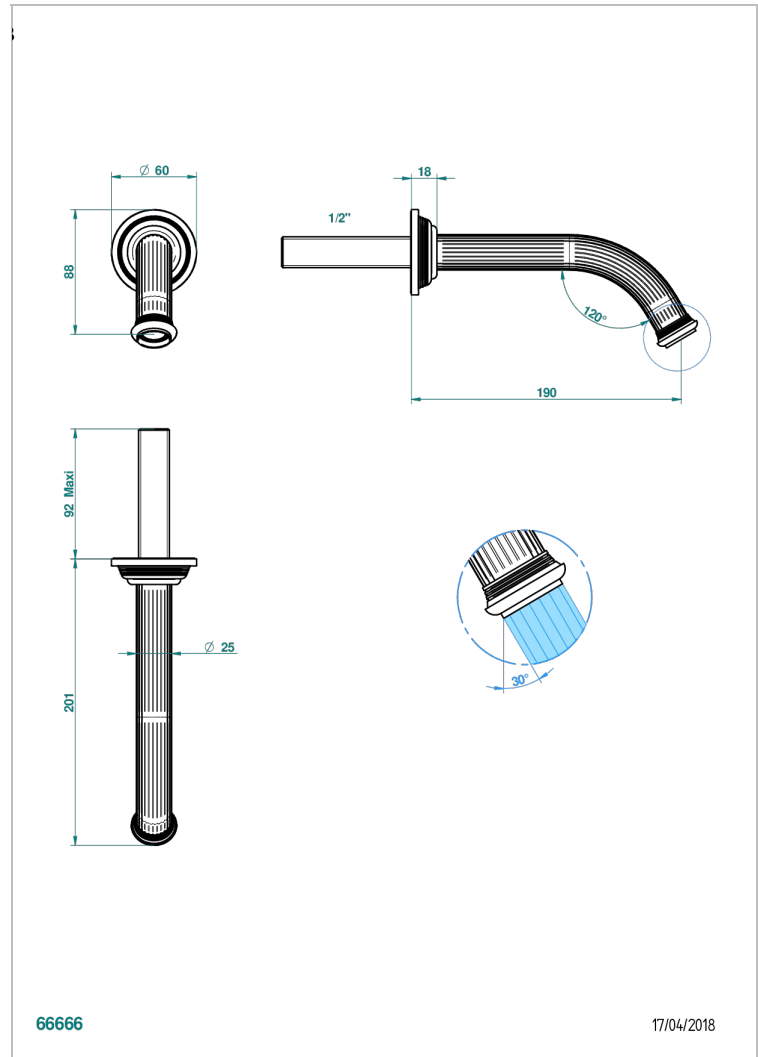

# GRAND CENTRAL METAL

U9K-22GAB

Wall mounted basin, goliath spout, 1/2" , without T junction

THG<sup>®</sup>  
PARIS

## CARACTERÍSTICAS

- Grand central Metal
- Wall mounted basin, goliath spout, 1/2" , without T junction

## PRODUCTOS RELACIONADOS

- Ref. G00-309/B Vaciador de flujo libre con rejilla para el lavabo
- Ref. G00-309/S Sifón moderno
- Ref. G00-316 Vaciador para lavabo sistema clic-clac
- Ref. G00-308T Adjustable bottle trap, mini 45 mm - maxi 90 mm with 300 mm overflow pipe