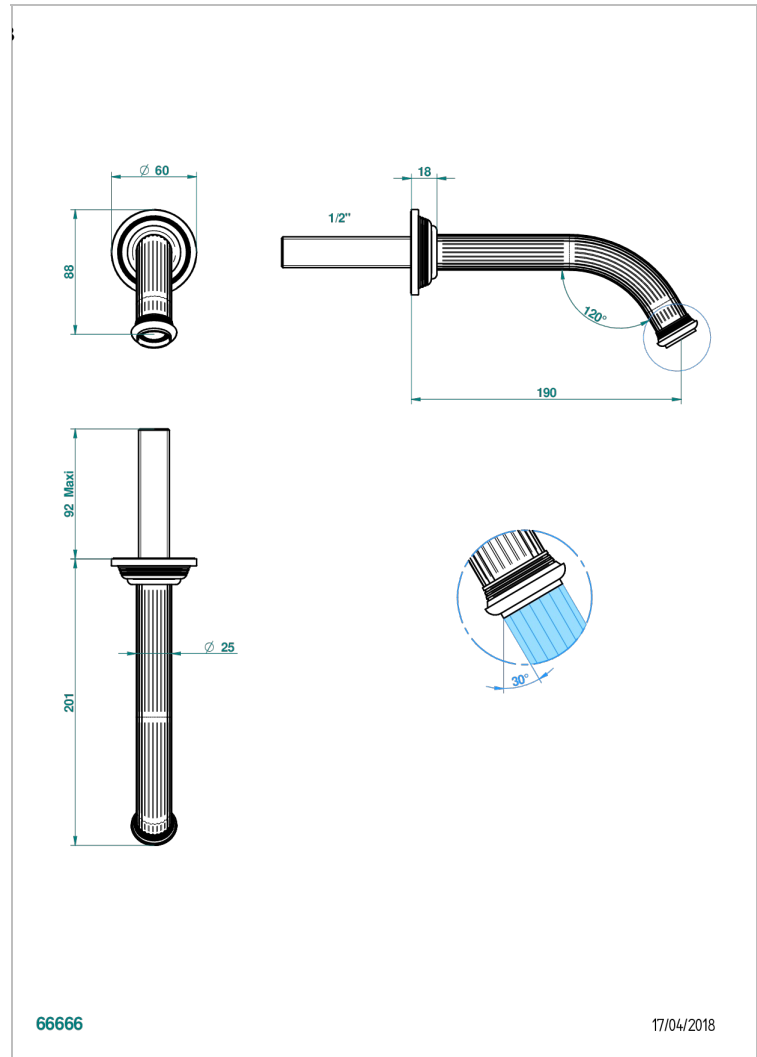

GRAND CENTRAL METAL

U9K-22GAB

Wall mounted basin, goliath spout, 1/2" , without T junction

THG[®]
PARIS

特色

- Grand central Metal
- Wall mounted basin, goliath spout, 1/2" , without T junction

技术特征

- Recommandé : 3 bars (max. 5 bars) - Advised : 43,5 psi (max. 72 psi)
- 8,3 l/min à 3 bars (2.2 gpm at 43.5 psi)

相关的SKU

- Ref. G00-309/B 台盆下水器排水口，无溢流孔
- Ref. G00-309/S 下水管
- Ref. G00-316 键入式台盆下水器，欧洲款
- Ref. G00-308T Adjustable bottle trap, mini 45 mm - maxi 90 mm with 300 mm overflow pipe

可选饰面

Black ceram - D30
Blush PVD - H62
Graphite PVD - H64
Matt Umber PVD - H67
Matt blush PVD - H60
Matt graphite PVD - H65