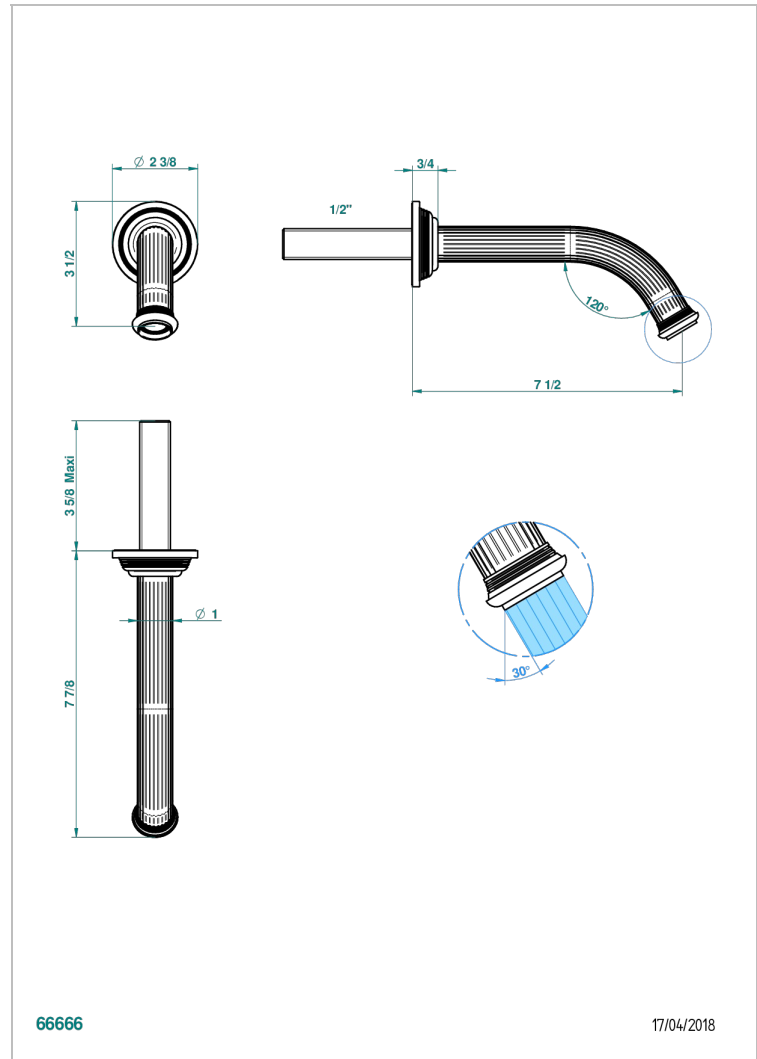

# GRAND CENTRAL METAL

U9K-22GAB

Wall mounted basin, goliath spout, 1/2" , without T junction

THG<sup>®</sup>  
PARIS

## CHARACTERISTIC

- Grand central Metal
- Wall mounted basin, goliath spout, 1/2" , without T junction

## RELATED SKU'S

- Ref. G00-309/B Free-flow basin waste with grid
- Ref. G00-309/S Bottle Trap only for waste
- Ref. G00-316 Click waste
- Ref. G00-308T Adjustable bottle trap, mini 45 mm - maxi 90 mm with 300 mm overflow pipe