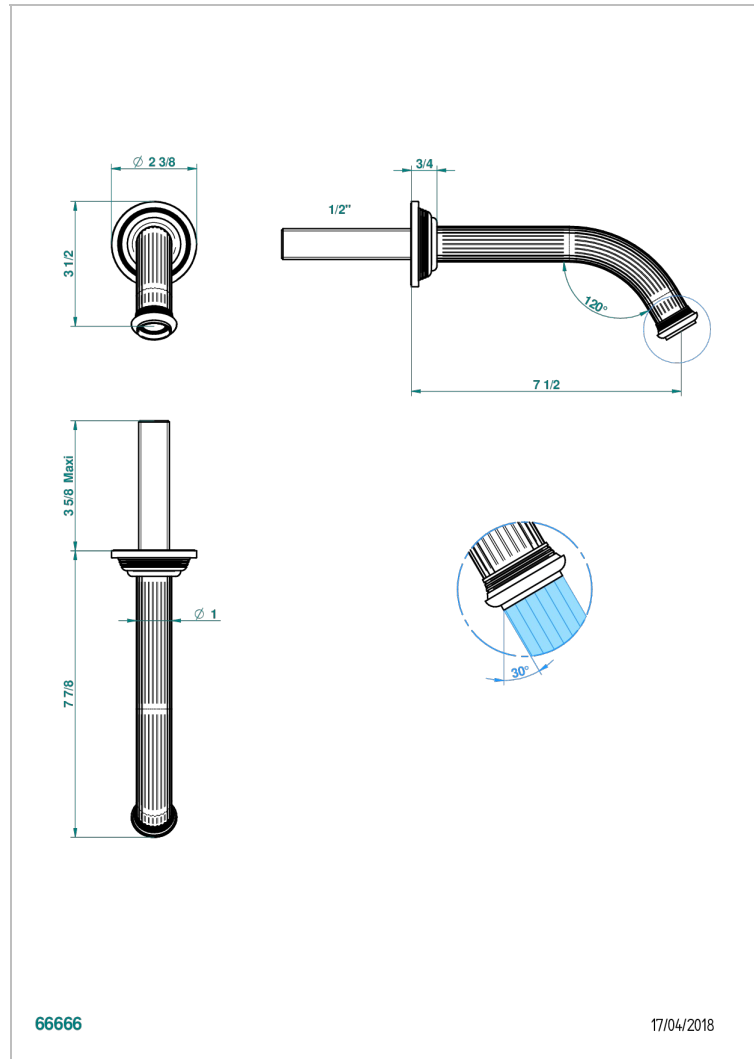

GRAND CENTRAL METAL

U9K-22GAB

Wall mounted basin, goliath spout, 1/2" , without T junction

THG[®]
PARIS

特色

- Grand central Metal
- Wall mounted basin, goliath spout, 1/2" , without T junction

技术特征

- Recommandé : 3 bars (max. 5 bars) - Advised : 43,5 psi (max. 72 psi)
- 8,3 l/min à 3 bars (2.2 gpm at 43.5 psi)

相关的SKU

- Ref. G00-309/B 台盆下水器排水口，无溢流孔
- Ref. G00-309/S 下水管
- Ref. G00-316 键入式台盆下水器，欧洲款
- Ref. G00-308T Adjustable bottle trap, mini 45 mm - maxi 90 mm with 300 mm overflow pipe

可选饰面

Black ceram - D30
Blush PVD - H62
Graphite PVD - H64
Matt Umber PVD - H67
Matt blush PVD - H60
Matt graphite PVD - H65