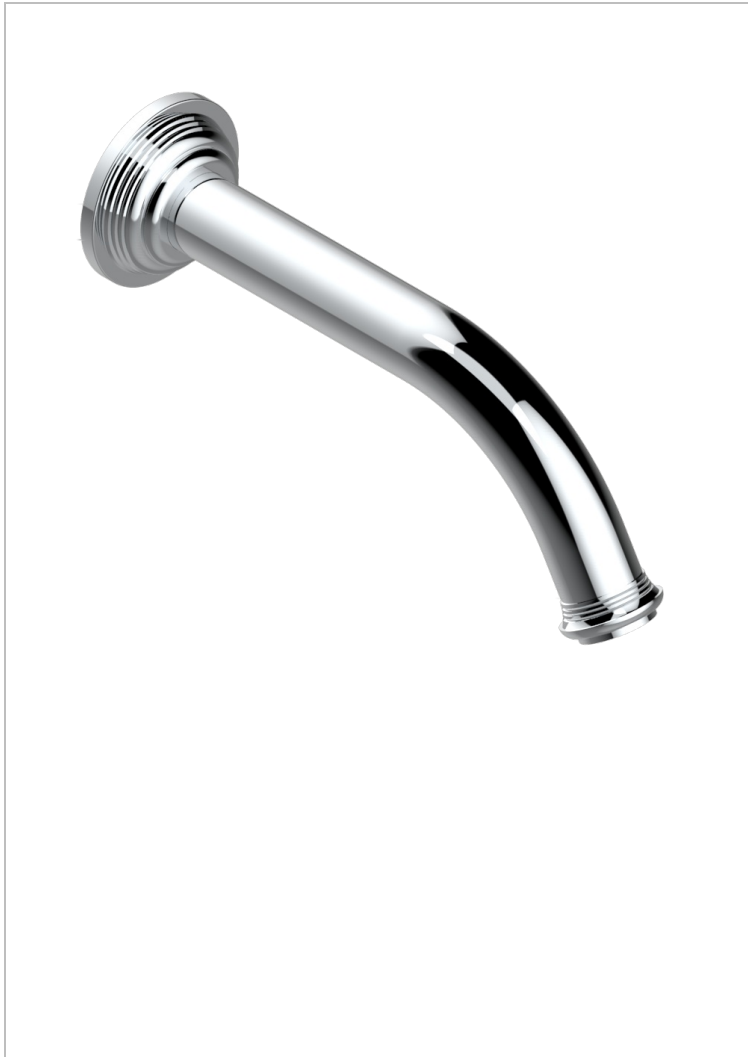

# WEST COAST METAL WITH LEVER HANDLES

U9B-22GAB

Wall mounted basin, goliath spout, 1/2" , without T junction

THG<sup>®</sup>  
PARIS

## CHARACTERISTIC

- West Coast Metal with lever handles
- Wall mounted basin, goliath spout, 1/2" , without T junction