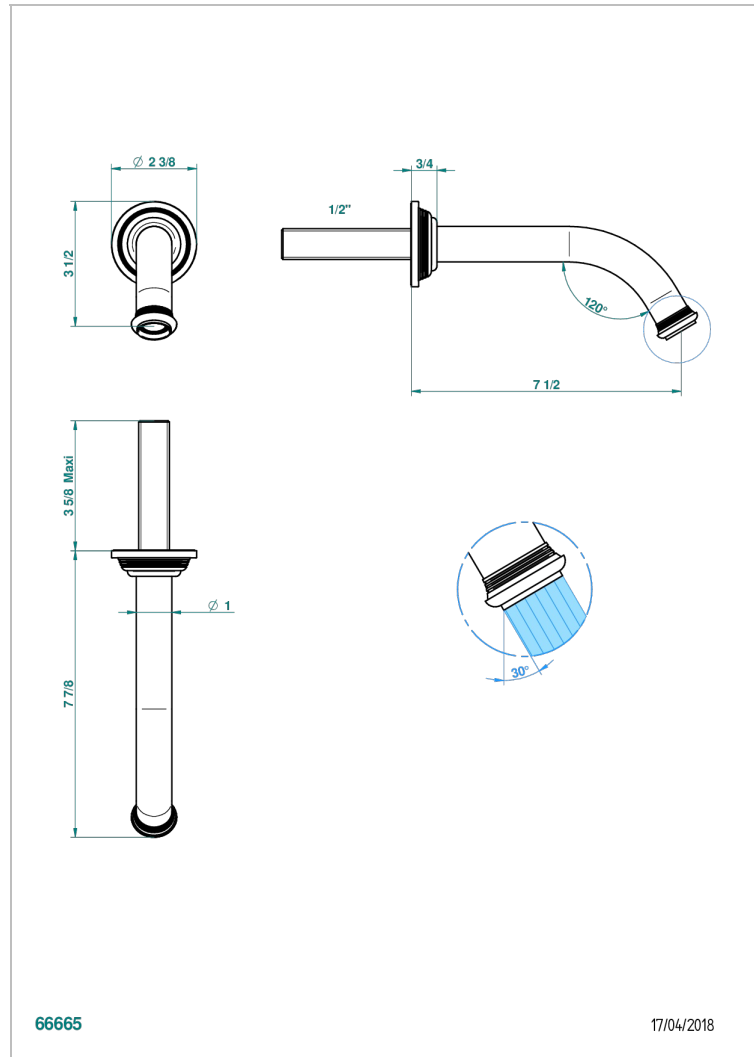

# WEST COAST METAL WITH LEVER HANDLES

U9B-22GAB

Wall mounted basin, goliath spout, 1/2" , without T junction

THG<sup>®</sup>  
PARIS

## CHARACTERISTIC

- West Coast Metal with lever handles
- Wall mounted basin, goliath spout, 1/2" , without T junction