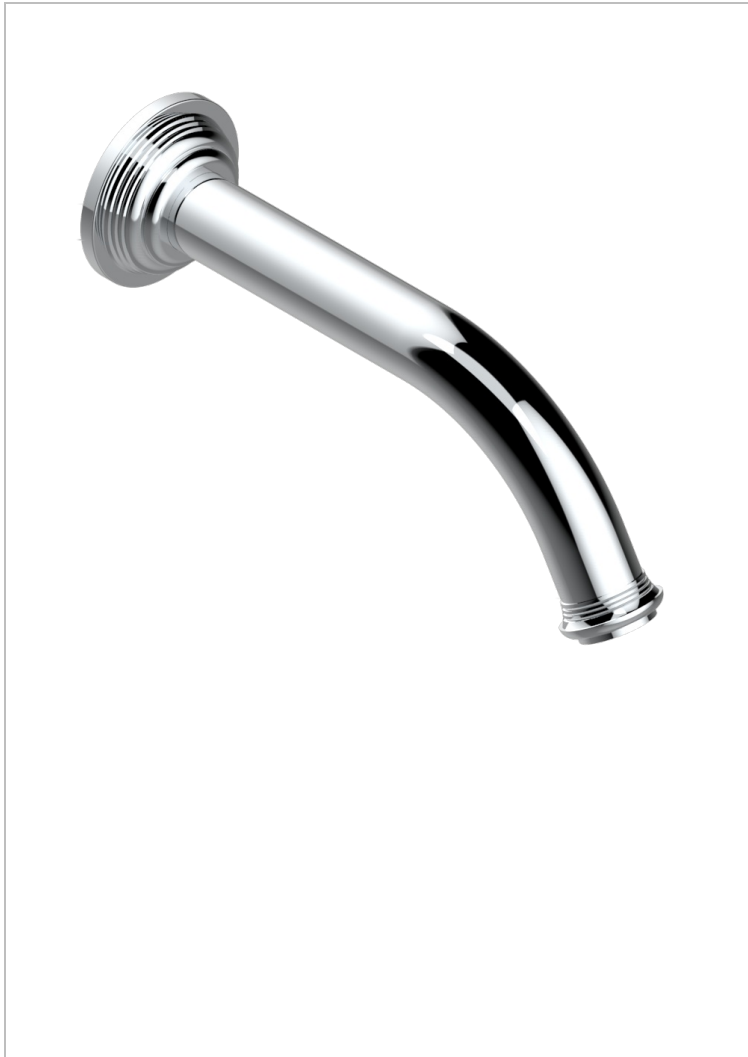

# WEST COAST METAL WITH LEVER

U9B-22GAB

Wall mounted basin, goliath spout, 1/2" , without T junction

THG<sup>®</sup>  
PARIS

## CARACTERÍSTICAS

- West Coast Metal with lever
- Wall mounted basin, goliath spout, 1/2" , without T junction

## PRODUCTOS RELACIONADOS

- Ref. G00-309/B Vaciador de flujo libre con rejilla para el lavabo
- Ref. G00-309/S Sifón moderno
- Ref. G00-316 Vaciador para lavabo sistema clic-clac
- Ref. G00-308T Adjustable bottle trap, mini 45 mm - maxi 90 mm with 300 mm overflow pipe

Níquel viejo - H28  
Polished chrome with gold inlay - GA1  
Pvd blush - H62  
Pvd blush mate - H60  
Pvd color latón - H49  
Pvd color latón mate - H50

Pvd color níquel - H55  
Pvd color níquel mate - H56  
Pvd color oro - H52  
Pvd color oro mate - H53  
Pvd grafito - H64  
Pvd grafito mate - H65