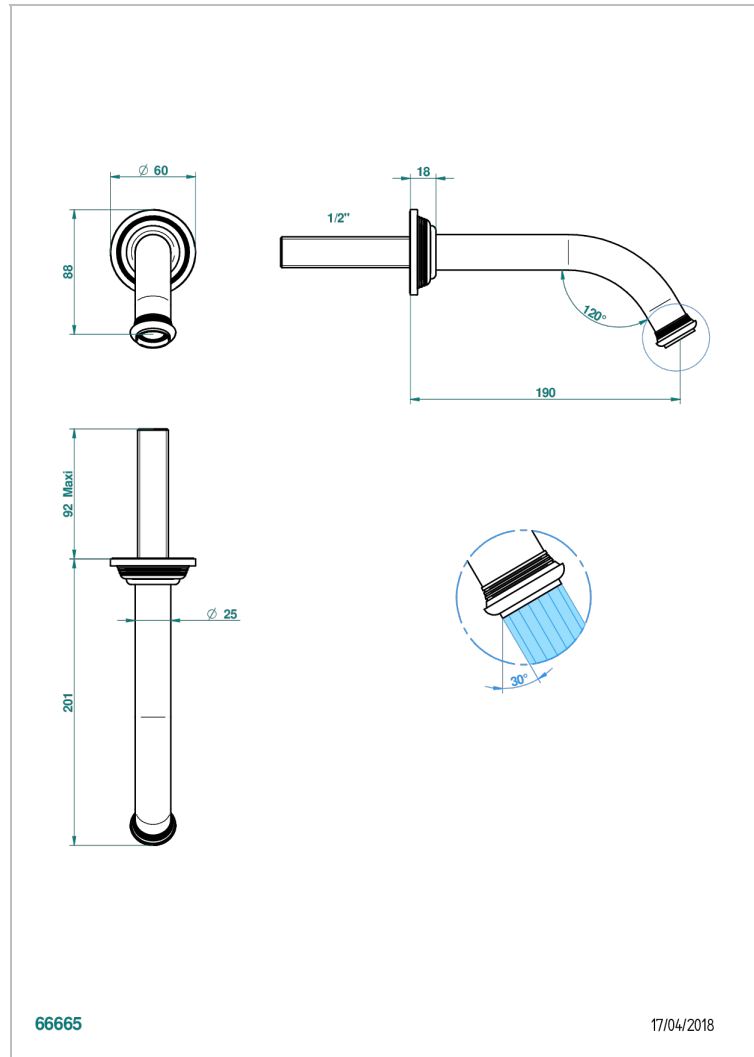

# WEST COAST METAL WITH LEVER

U9B-22GAB

Wall mounted basin, goliath spout, 1/2" , without T junction

THG<sup>®</sup>  
PARIS

## CARACTERÍSTICAS

- West Coast Metal with lever
- Wall mounted basin, goliath spout, 1/2" , without T junction

## PRODUCTOS RELACIONADOS

- Ref. G00-309/B Vaciador de flujo libre con rejilla para el lavabo
- Ref. G00-309/S Sifón moderno
- Ref. G00-316 Vaciador para lavabo sistema clic-clac
- Ref. G00-308T Adjustable bottle trap, mini 45 mm - maxi 90 mm with 300 mm overflow pipe