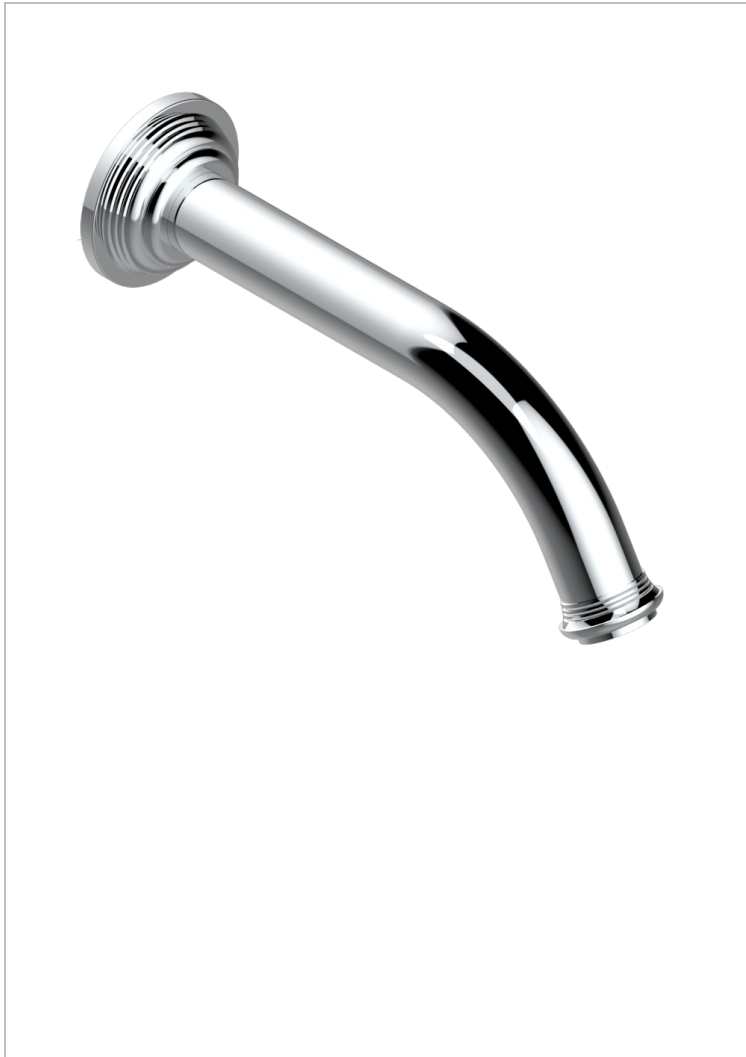

# WEST COAST METAL WITH LEVER

U9B-22GAB

Wall mounted basin, goliath spout, 1/2" , without T junction

THG<sup>®</sup>  
PARIS

## CARACTERÍSTICAS

- West Coast Metal with lever
- Wall mounted basin, goliath spout, 1/2" , without T junction

## PRODUCTOS RELACIONADOS

- Ref. G00-309/B Vaciador de flujo libre con rejilla para el lavabo
- Ref. G00-309/S Sifón moderno
- Ref. G00-316 Vaciador para lavabo sistema clic-clac
- Ref. G00-308T Adjustable bottle trap, mini 45 mm - maxi 90 mm with 300 mm overflow pipe

Níquel viejo - H28  
Polished chrome with gold inlay - GA1  
Pvd blush - H62  
Pvd blush mate - H60  
Pvd color latón - H49  
Pvd color latón mate - H50

Pvd color níquel - H55  
Pvd color níquel mate - H56  
Pvd color oro - H52  
Pvd color oro mate - H53  
Pvd grafito - H64  
Pvd grafito mate - H65