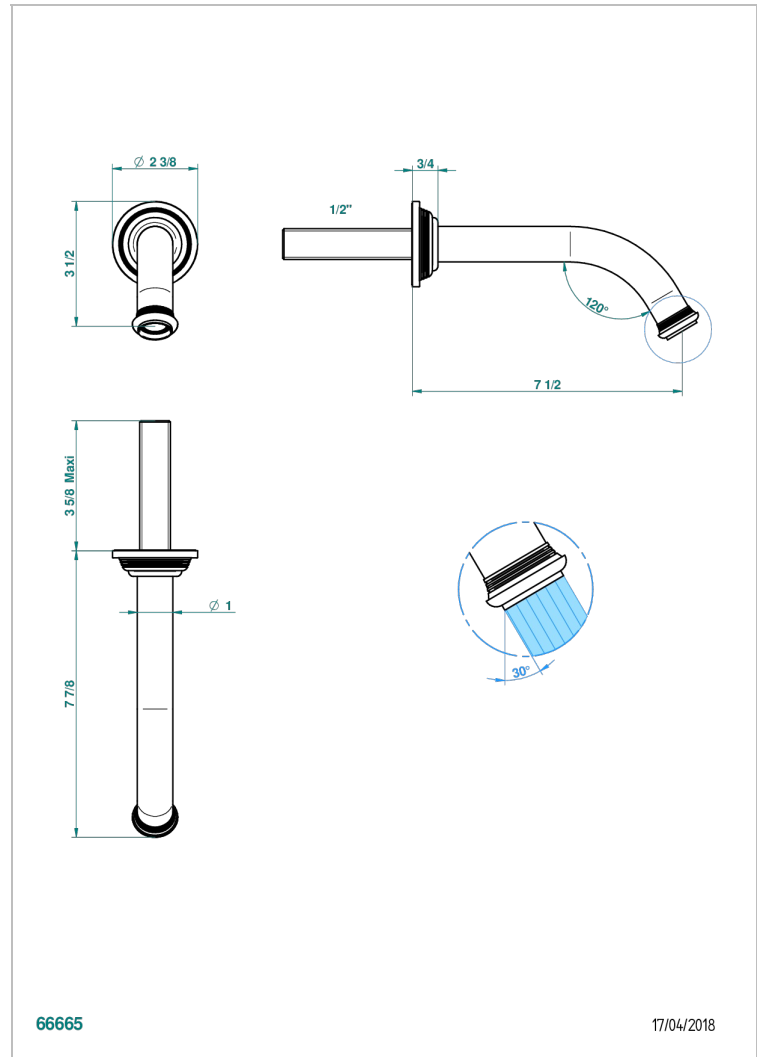

# WEST COAST METAL WITH LEVER

U9B-22GAB

Wall mounted basin, goliath spout, 1/2" , without T junction

THG<sup>®</sup>  
PARIS

## CARACTERÍSTICAS

- West Coast Metal with lever
- Wall mounted basin, goliath spout, 1/2" , without T junction

## PRODUCTOS RELACIONADOS

- Ref. G00-309/B Vaciador de flujo libre con rejilla para el lavabo
- Ref. G00-309/S Sifón moderno
- Ref. G00-316 Vaciador para lavabo sistema clic-clac
- Ref. G00-308T Adjustable bottle trap, mini 45 mm - maxi 90 mm with 300 mm overflow pipe