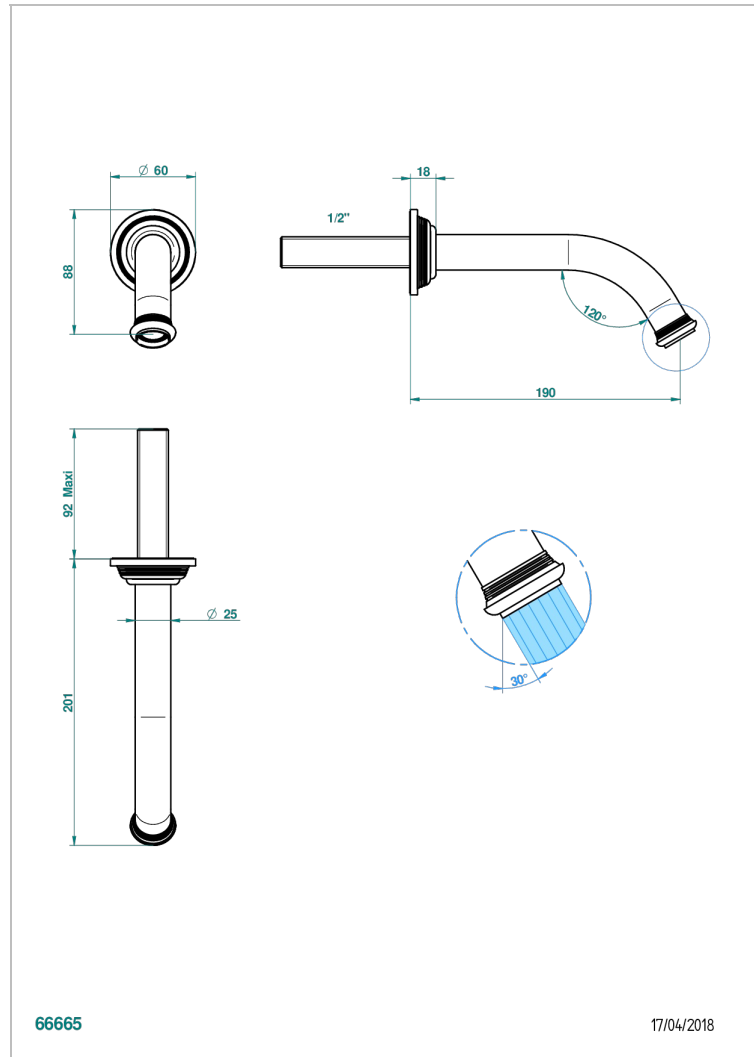

WEST COAST METAL WITH LEVER

U9B-22GAB

Wall mounted basin, goliath spout, 1/2" , without T junction

THG[®]
PARIS

CARACTERÍSTICAS

- West Coast Metal with lever
- Wall mounted basin, goliath spout, 1/2" , without T junction

ESPECIFICACIONES TÉCNICAS

- Recommandé : 3 bars (max. 5 bars) - Advised : 43,5 psi (max. 72 psi)
- 8,3 l/min à 3 bars (2.2 gpm at 43.5 psi)

PRODUCTOS RELACIONADOS

- Ref. G00-309/B Vaciador de flujo libre con rejilla para el lavabo
- Ref. G00-309/S Sifón moderno
- Ref. G00-316 Vaciador para lavabo sistema clic-clac
- Ref. G00-308T Adjustable bottle trap, mini 45 mm - maxi 90 mm with 300 mm overflow pipe