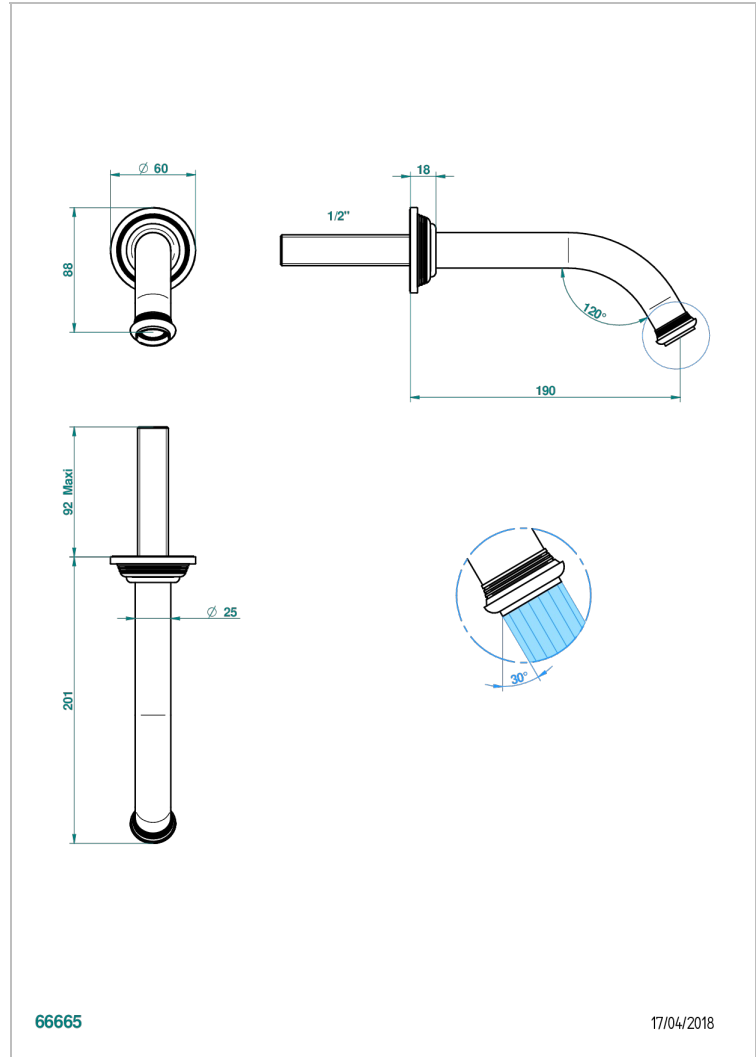

# WEST COAST METAL WITH LEVER

U9B-22GAB

Wall mounted basin, goliath spout, 1/2" , without T junction

THG<sup>®</sup>  
PARIS

## CHARACTERISTIC

- West Coast Metal with lever
- Wall mounted basin, goliath spout, 1/2" , without T junction

## RELATED SKU'S

- Ref. G00-309/B Free-flow basin waste with grid
- Ref. G00-309/S Bottle Trap only for waste
- Ref. G00-316 Click waste
- Ref. G00-308T Adjustable bottle trap, mini 45 mm - maxi 90 mm with 300 mm overflow pipe