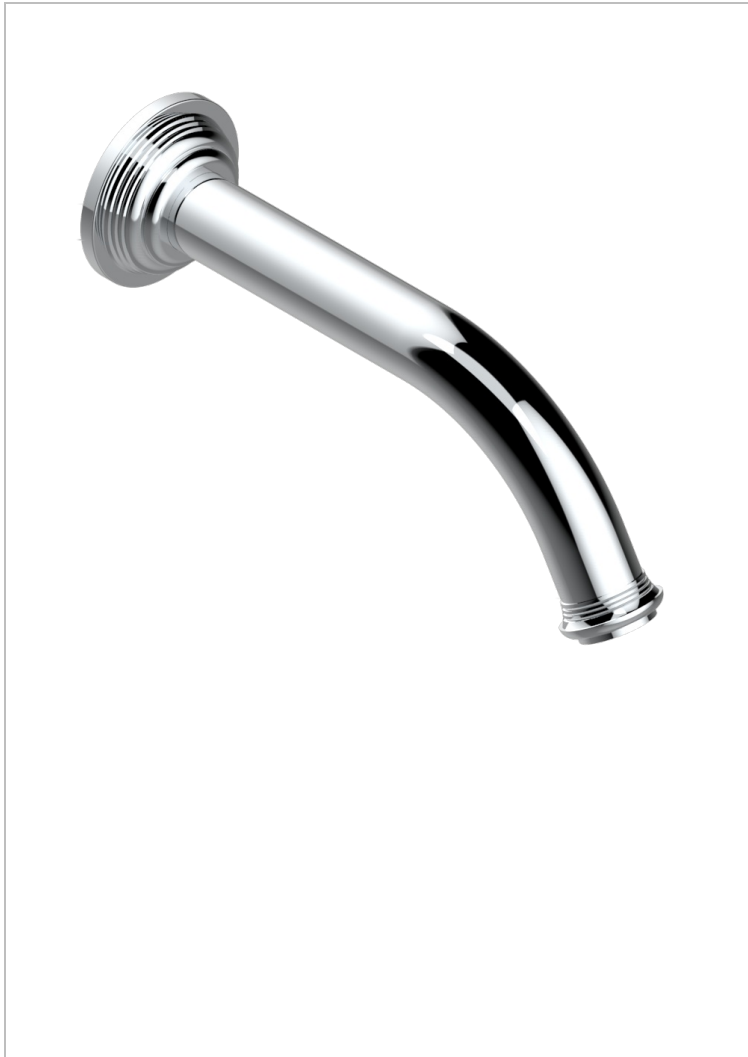

# WEST COAST METAL WITH LEVER

U9B-22GAB

Wall mounted basin, goliath spout, 1/2" , without T junction

THG<sup>®</sup>  
PARIS

## CHARACTERISTIC

- West Coast Metal with lever
- Wall mounted basin, goliath spout, 1/2" , without T junction

## RELATED SKU'S

- Ref. G00-309/B Free-flow basin waste with grid
- Ref. G00-309/S Bottle Trap only for waste
- Ref. G00-316 Click waste
- Ref. G00-308T Adjustable bottle trap, mini 45 mm - maxi 90 mm with 300 mm overflow pipe