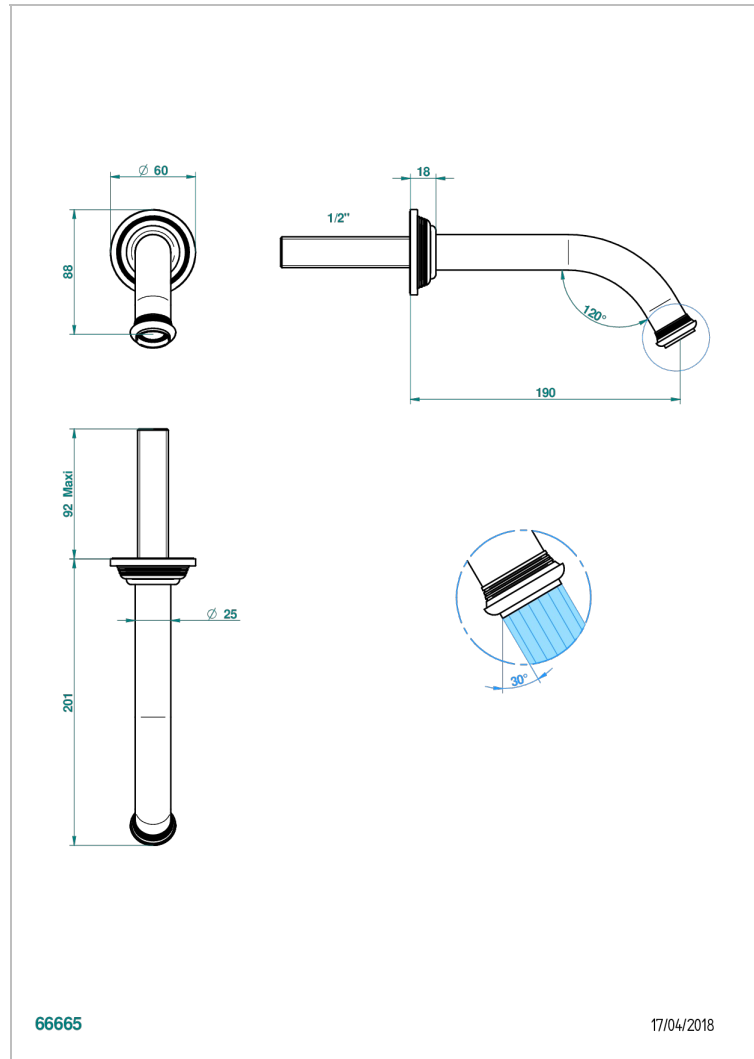

WEST COAST METAL WITH LEVER

U9B-22GAB

Wall mounted basin, goliath spout, 1/2" , without T junction

THG
PARIS

特色

- West Coast Metal with lever
- Wall mounted basin, goliath spout, 1/2" , without T junction

技术特征

- Recommandé : 3 bars (max. 5 bars) - Advised : 43,5 psi (max. 72 psi)
- 8,3 l/min à 3 bars (2.2 gpm at 43.5 psi)

相关的SKU

- Ref. G00-309/B 台盆下水器排水口，无溢流孔
- Ref. G00-309/S 下水管
- Ref. G00-316 键入式台盆下水器，欧洲款
- Ref. G00-308T Adjustable bottle trap, mini 45 mm - maxi 90 mm with 300 mm overflow pipe