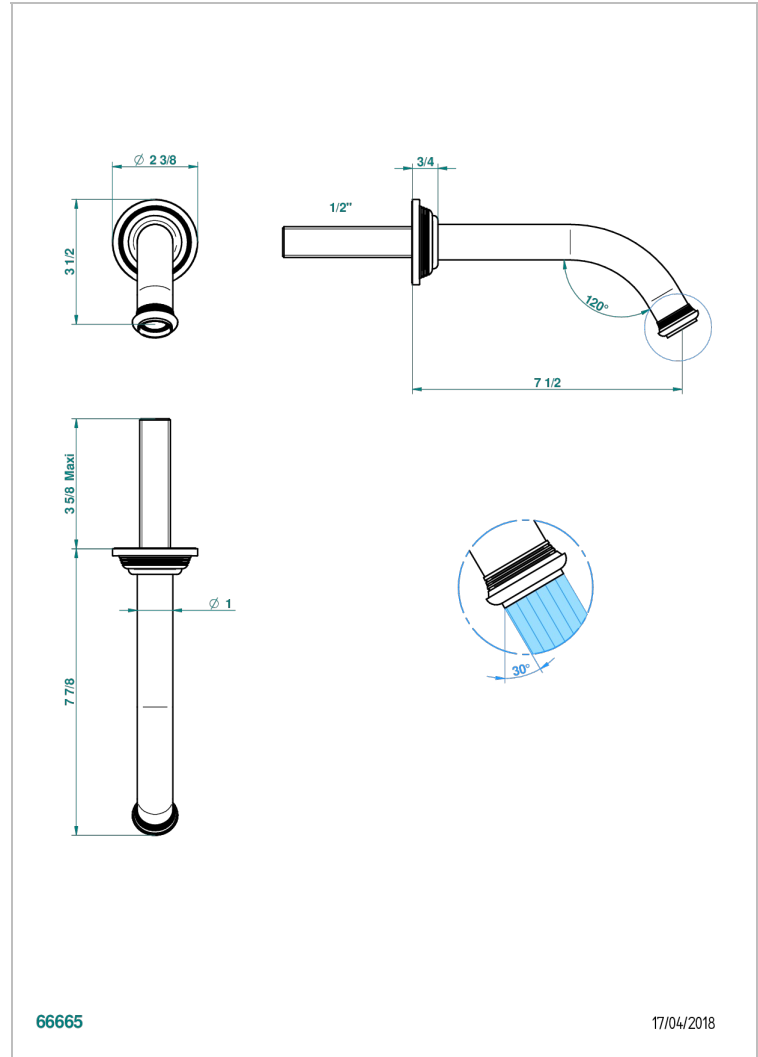

WEST COAST METAL WITH LEVER

U9B-22GAB

Wall mounted basin, goliath spout, 1/2" , without T junction

THG[®]
PARIS

CARACTERÍSTICAS

- West Coast Metal with lever
- Wall mounted basin, goliath spout, 1/2" , without T junction

ESPECIFICACIONES TÉCNICAS

- Recommandé : 3 bars (max. 5 bars) - Advised : 43,5 psi (max. 72 psi)
- 8,3 l/min à 3 bars (2.2 gpm at 43.5 psi)

PRODUCTOS RELACIONADOS

- Ref. G00-309/B Vaciador de flujo libre con rejilla para el lavabo
- Ref. G00-309/S Sifón moderno
- Ref. G00-316 Vaciador para lavabo sistema clic-clac
- Ref. G00-308T Adjustable bottle trap, mini 45 mm - maxi 90 mm with 300 mm overflow pipe