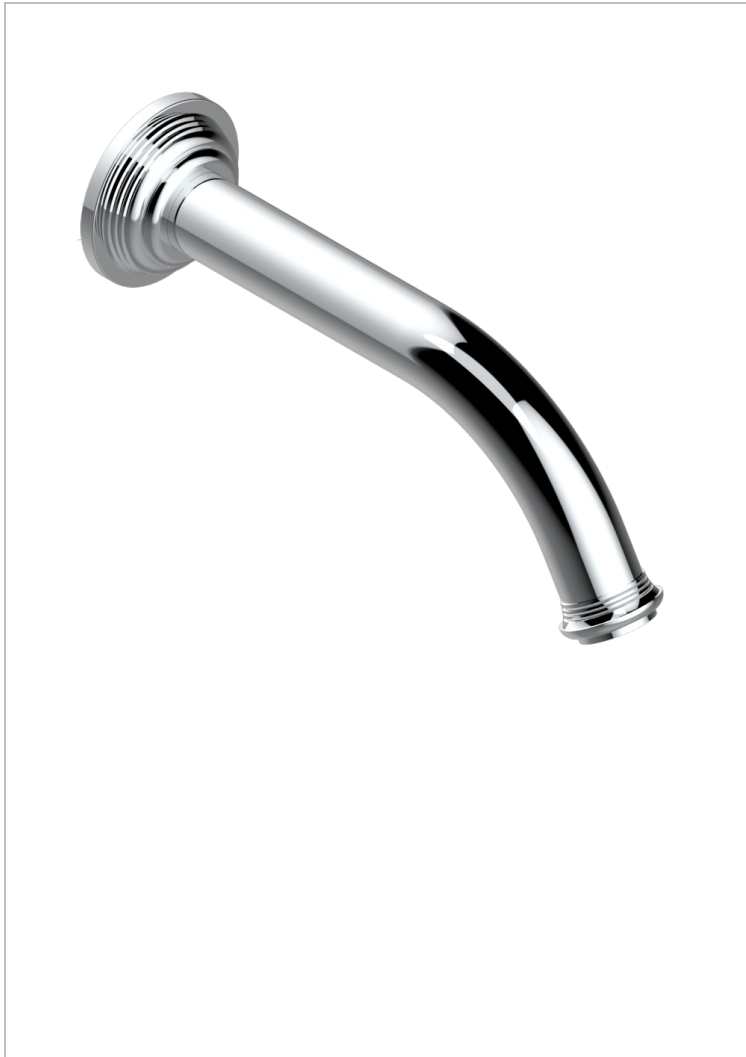

WEST COAST METAL WITH LEVER

U9B-22GAB

Wall mounted basin, goliath spout, 1/2" , without T junction

THG[®]
PARIS

66665

17/04/2018

CHARACTERISTIC

- West Coast Metal with lever
- Wall mounted basin, goliath spout, 1/2" , without T junction

TECHNICAL SPECS

- Recommandé : 3 bars (max. 5 bars) - Advised : 43,5 psi (max. 72 psi)
- 8,3 l/min à 3 bars (2.2 gpm at 43.5 psi)

RELATED SKU'S

- Ref. G00-309/B Free-flow basin waste with grid
- Ref. G00-309/S Bottle Trap only for waste
- Ref. G00-316 Click waste
- Ref. G00-308T Adjustable bottle trap, mini 45 mm - maxi 90 mm with 300 mm overflow pipe

AVAILABLE FINITIONS

Antique nickel - H28
Black ceram - D30
Blush PVD - H62
Brass color PVD - H49
Brown bronze color PVD - F33
Gold color PVD - H52

Graphite PVD - H64
Lacquered light bronze - D01
Matt Umber PVD - H67
Matt blush PVD - H60
Matt brass color PVD - H50
Matt brown bronze color PVD - F34