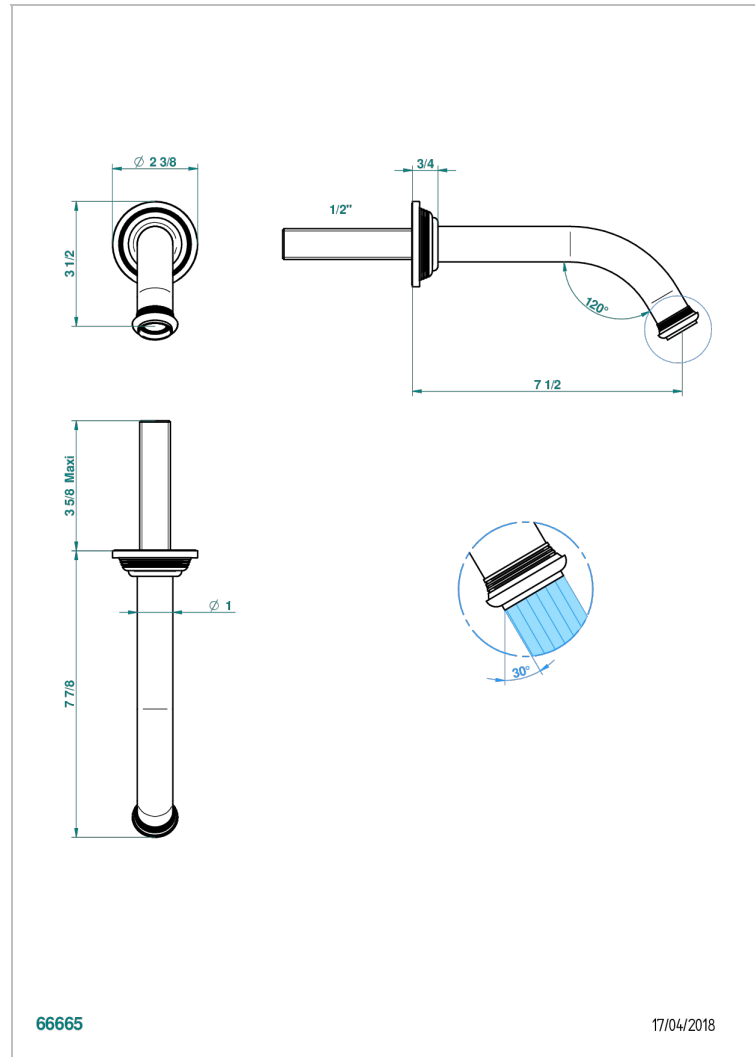

WEST COAST METAL WITH LEVER

U9B-22GAB

Wall mounted basin, goliath spout, 1/2" , without T junction

THG[®]
PARIS

66665

17/04/2018

CHARACTERISTIC

- West Coast Metal with lever
- Wall mounted basin, goliath spout, 1/2" , without T junction

TECHNICAL SPECS

- Recommandé : 3 bars (max. 5 bars) - Advised : 43,5 psi (max. 72 psi)
- 8,3 l/min à 3 bars (2.2 gpm at 43.5 psi)

RELATED SKU'S

- Ref. G00-309/B Free-flow basin waste with grid
- Ref. G00-309/S Bottle Trap only for waste
- Ref. G00-316 Click waste
- Ref. G00-308T Adjustable bottle trap, mini 45 mm - maxi 90 mm with 300 mm overflow pipe