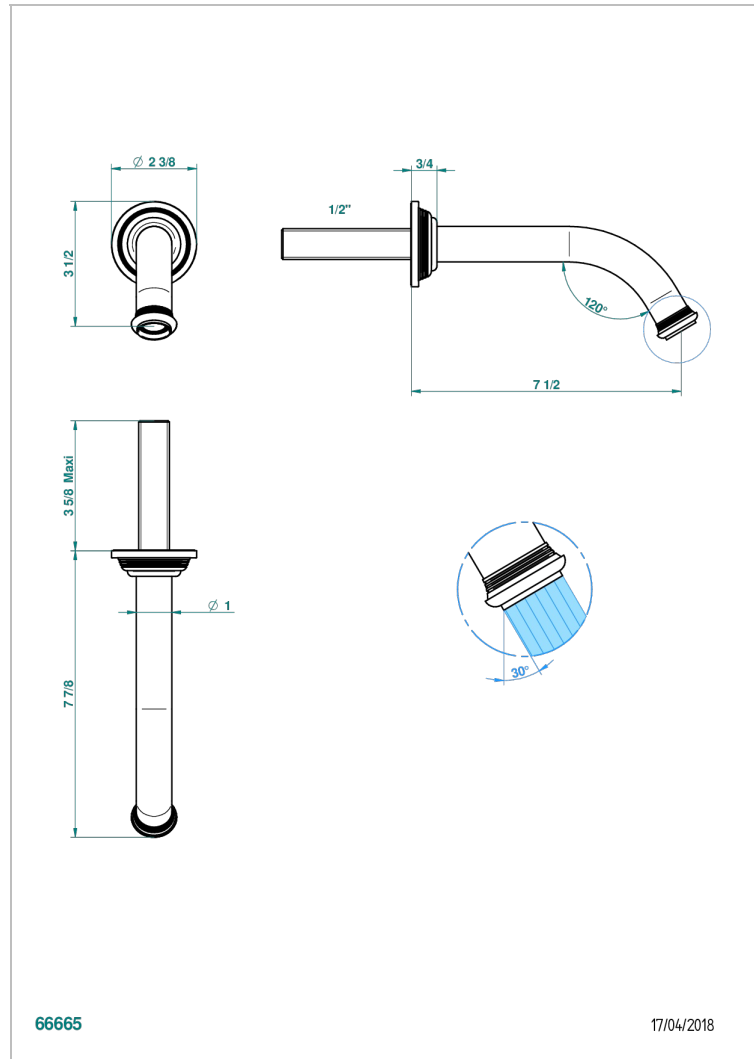

WEST COAST METAL WITH LEVER

U9B-22GAB

Wall mounted basin, goliath spout, 1/2" , without T junction

THG[®]
PARIS

特色

- West Coast Metal with lever
- Wall mounted basin, goliath spout, 1/2" , without T junction

技术特征

- Recommandé : 3 bars (max. 5 bars) - Advised : 43,5 psi (max. 72 psi)
- 8,3 l/min à 3 bars (2.2 gpm at 43.5 psi)

相关的SKU

- Ref. G00-309/B 台盆下水器排水口，无溢流孔
- Ref. G00-309/S 下水管
- Ref. G00-316 键入式台盆下水器，欧洲款
- Ref. G00-308T Adjustable bottle trap, mini 45 mm - maxi 90 mm with 300 mm overflow pipe