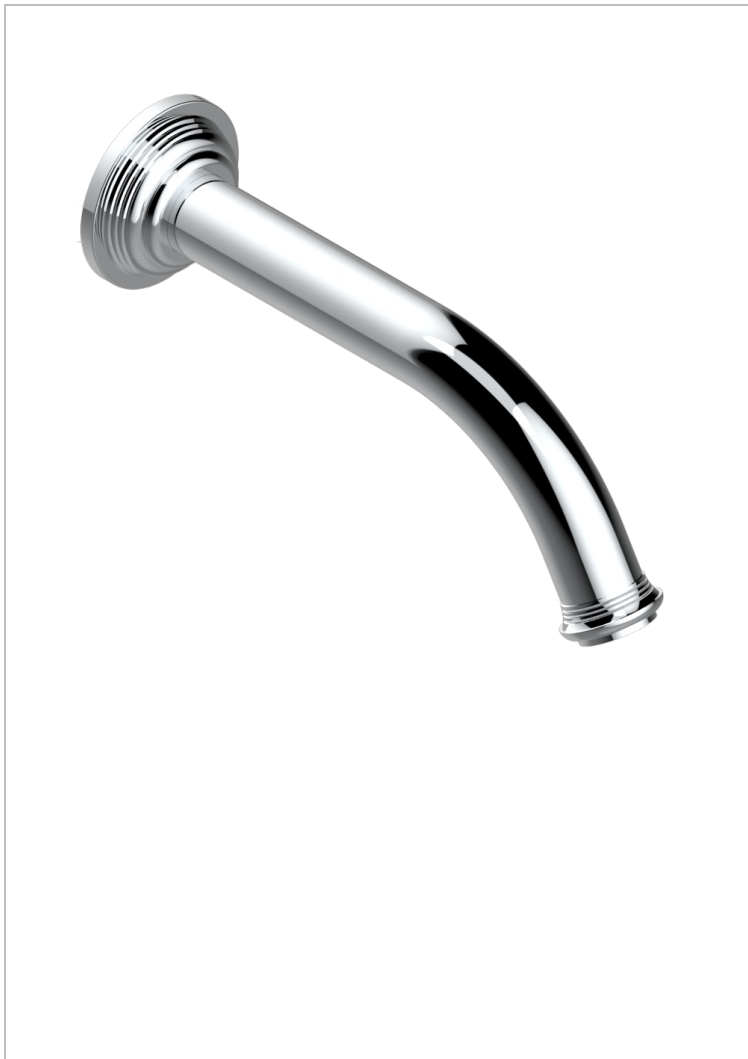

WEST COAST METAL WITH LEVER

U9B-22GAB

Wall mounted basin, goliath spout, 1/2" , without T junction

THG[®]
PARIS

特色

- West Coast Metal with lever
- Wall mounted basin, goliath spout, 1/2" , without T junction

技术特征

- Recommandé : 3 bars (max. 5 bars) - Advised : 43,5 psi (max. 72 psi)
- 8,3 l/min à 3 bars (2.2 gpm at 43.5 psi)

相关的SKU

- Ref. G00-309/B 台盆下水器排水口，无溢流孔
- Ref. G00-309/S 下水管
- Ref. G00-316 键入式台盆下水器，欧洲款
- Ref. G00-308T Adjustable bottle trap, mini 45 mm - maxi 90 mm with 300 mm overflow pipe