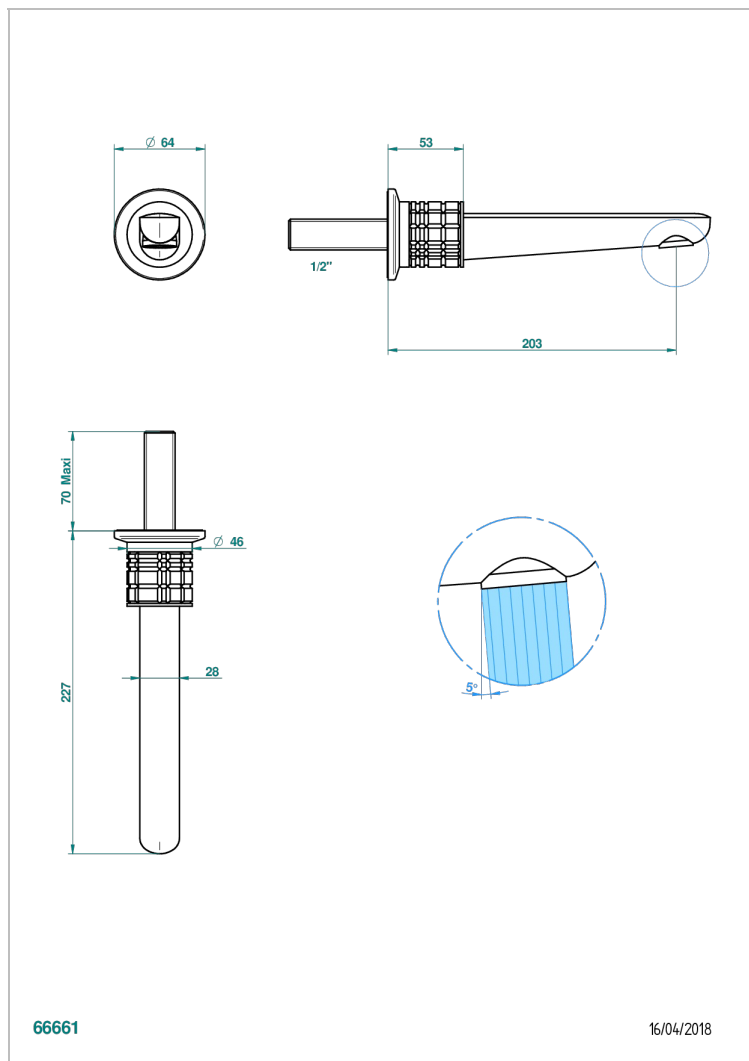

SYSTEM CRYSTAL WITH LEVER

G9K-22GAB

THG[®]
PARIS

Wall mounted basin, goliath spout, 1/2" , without T junction

CARACTERÍSTICAS

- System Crystal with lever
- Wall mounted basin, goliath spout, 1/2" , without T junction

ACABADOS DISPONIBLES

Bronce claro - D01
Cerámica negra mate - D30
Cobre viejo mate - H07
Cromo - A02
Cromo mate - C02
Dorado - F01

Dorado mate - F07
Dorado pálido - F30
Dorado pálido mate (sin barniz) - F31
Níquel - B01
Níquel mate - C01
Níquel viejo - H28