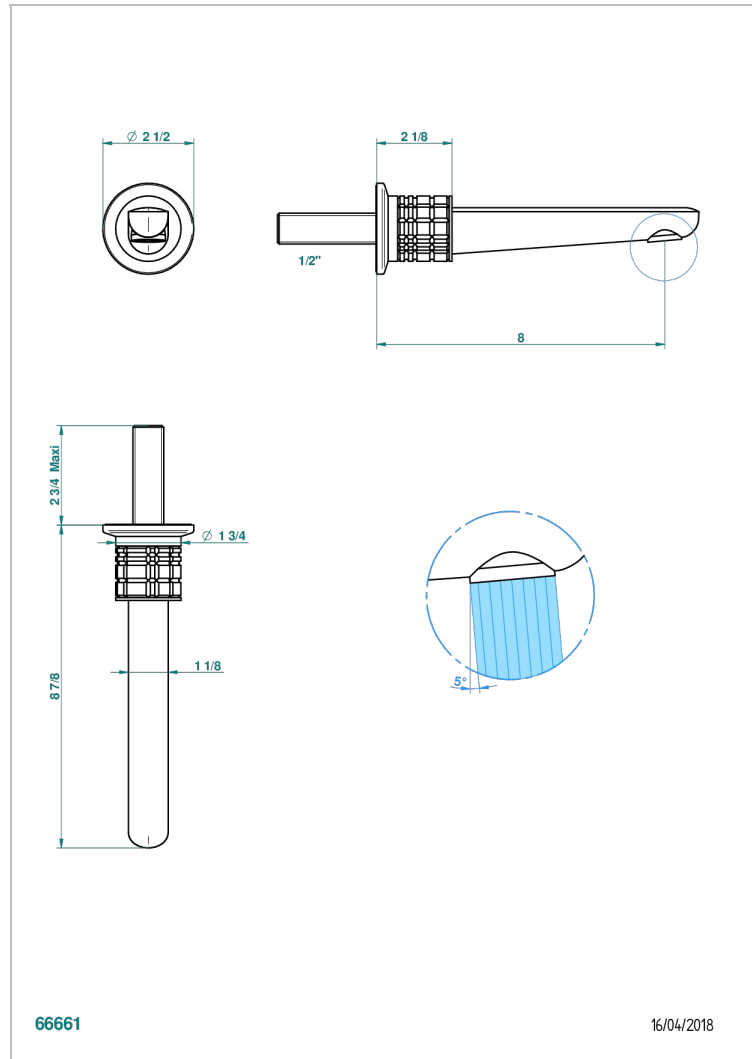

# SYSTEM CRYSTAL WITH LEVER

G9K-22GAB

Wall mounted basin, goliath spout, 1/2" , without T junction

THG<sup>®</sup>  
PARIS

## CARACTERÍSTICAS

- System Crystal with lever
- Wall mounted basin, goliath spout, 1/2" , without T junction