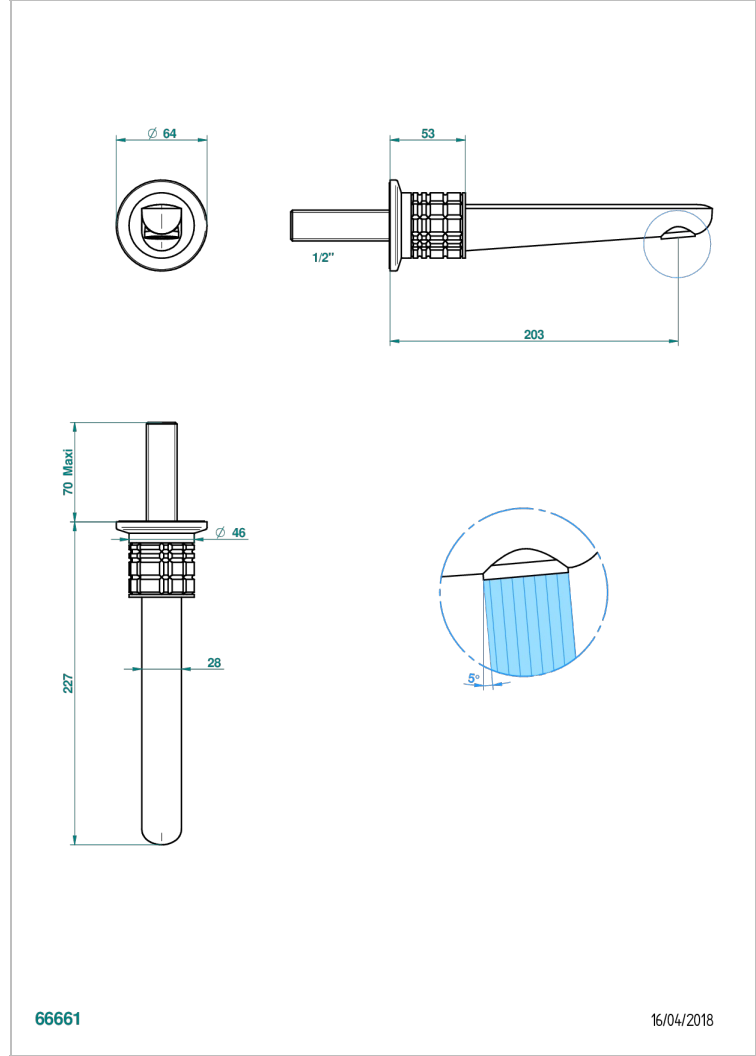

SYSTEM CRYSTAL WITH LEVER

G9K-22GAB

Wall mounted basin, goliath spout, 1/2" , without T junction

THG[®]
PARIS

66661

16/04/2018

CHARACTERISTIC

- System Crystal with lever
- Wall mounted basin, goliath spout, 1/2" , without T junction

RELATED SKU'S

- Ref. G00-309/B Free-flow basin waste with grid
- Ref. G00-309/S Bottle Trap only for waste
- Ref. G00-316 Click waste
- Ref. G00-308T Adjustable bottle trap, mini 45 mm - maxi 90 mm with 300 mm overflow pipe

Umber PVD - H66
Varnished matt antique red copper
(color finish) - H07