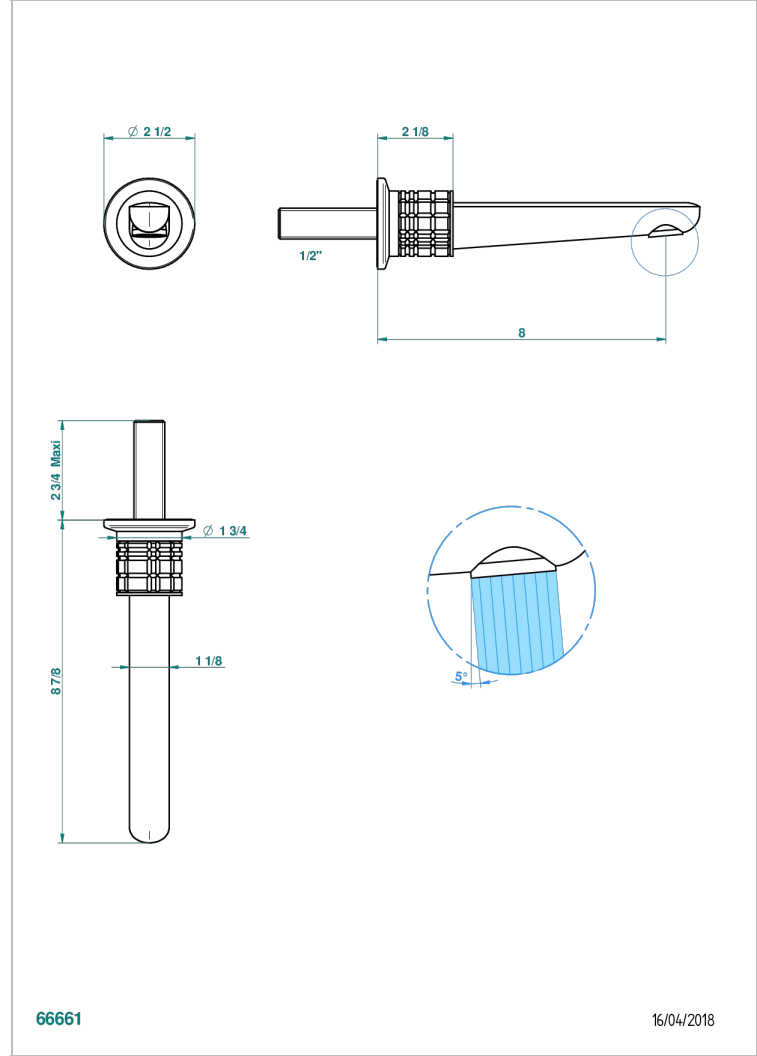

SYSTEM CRYSTAL WITH LEVER

G9K-22GAB

Wall mounted basin, goliath spout, 1/2" , without T junction

THG[®]
PARIS

CHARACTERISTIC

- System Crystal with lever
- Wall mounted basin, goliath spout, 1/2" , without T junction

RELATED SKU'S

- Ref. G00-309/B Free-flow basin waste with grid
- Ref. G00-309/S Bottle Trap only for waste
- Ref. G00-316 Click waste
- Ref. G00-308T Adjustable bottle trap, mini 45 mm - maxi 90 mm with 300 mm overflow pipe

Umber PVD - H66
Varnished matt antique red copper
(color finish) - H07