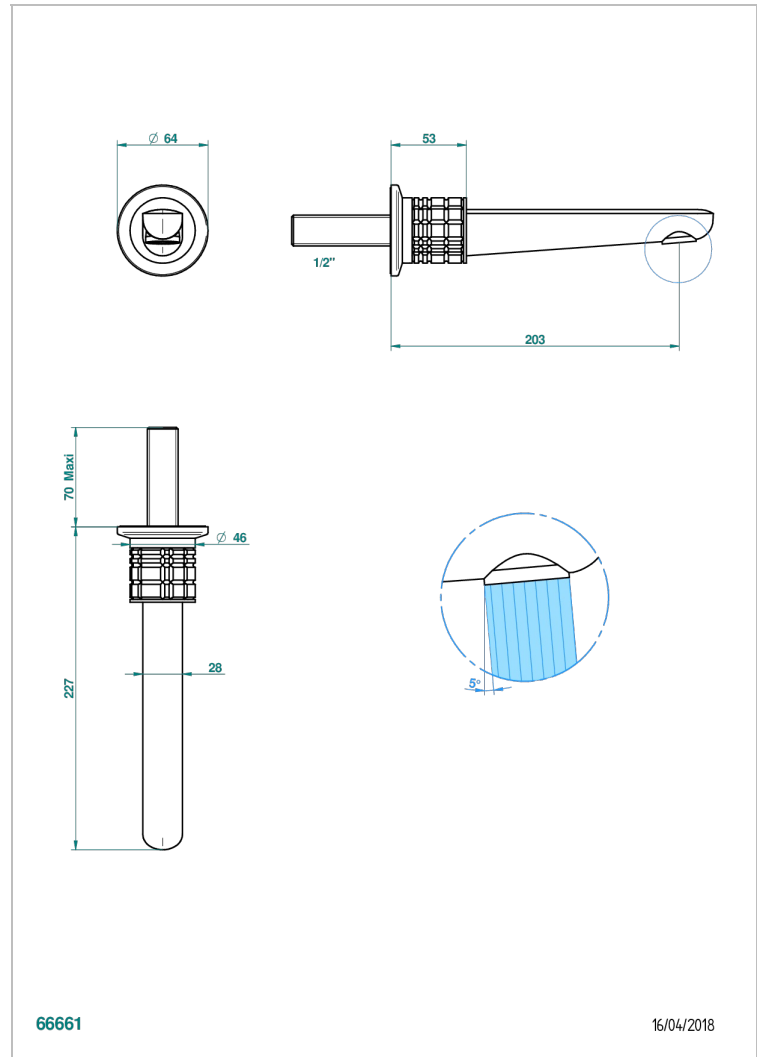

# SYSTEM CRYSTAL WITH LEVER

G9K-22GAB

Wall mounted basin, goliath spout, 1/2" , without T junction

THG<sup>®</sup>  
PARIS

## CARACTERÍSTICAS

- System Crystal with lever
- Wall mounted basin, goliath spout, 1/2" , without T junction

## PRODUCTOS RELACIONADOS

- Ref. G00-309/B Vaciador de flujo libre con rejilla para el lavabo
- Ref. G00-309/S Sifón moderno
- Ref. G00-316 Vaciador para lavabo sistema clic-clac
- Ref. G00-308T Adjustable bottle trap, mini 45 mm - maxi 90 mm with 300 mm overflow pipe