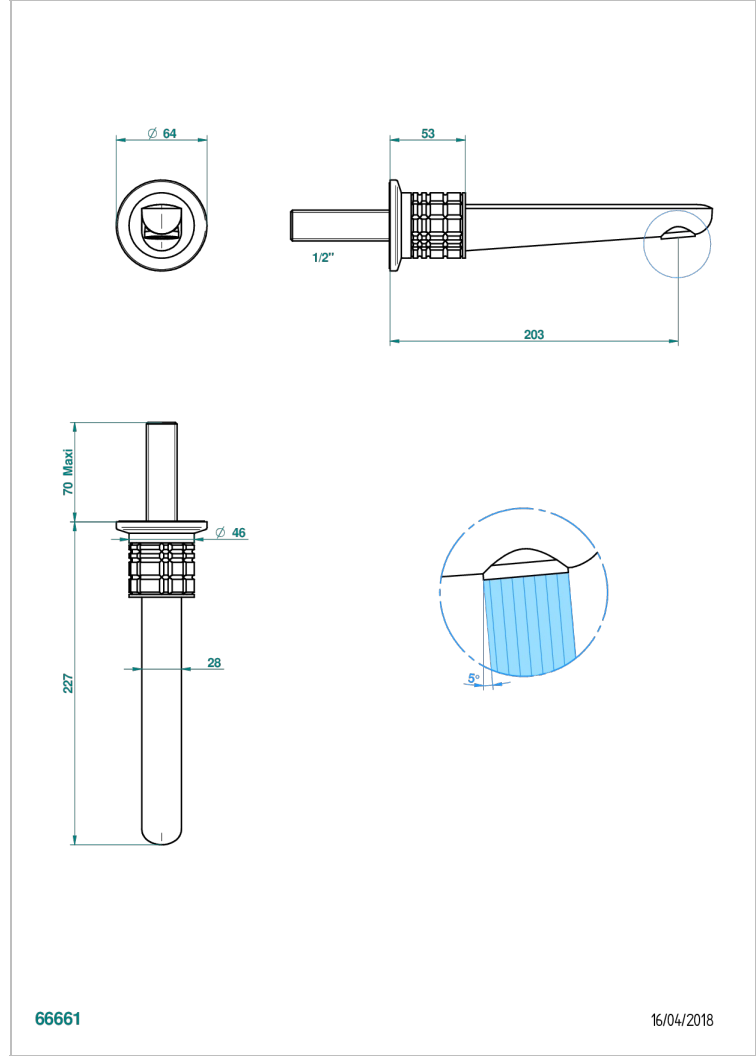

SYSTEM CRYSTAL WITH LEVER

G9K-22GAB

Wall mounted basin, goliath spout, 1/2" , without T junction

THG[®]
PARIS

CHARACTERISTIC

- System Crystal with lever
- Wall mounted basin, goliath spout, 1/2" , without T junction

RELATED SKU'S

- Ref. G00-309/B Free-flow basin waste with grid
- Ref. G00-309/S Bottle Trap only for waste
- Ref. G00-316 Click waste
- Ref. G00-308T Adjustable bottle trap, mini 45 mm - maxi 90 mm with 300 mm overflow pipe

Umber PVD - H66
Varnished matt antique red copper
(color finish) - H07