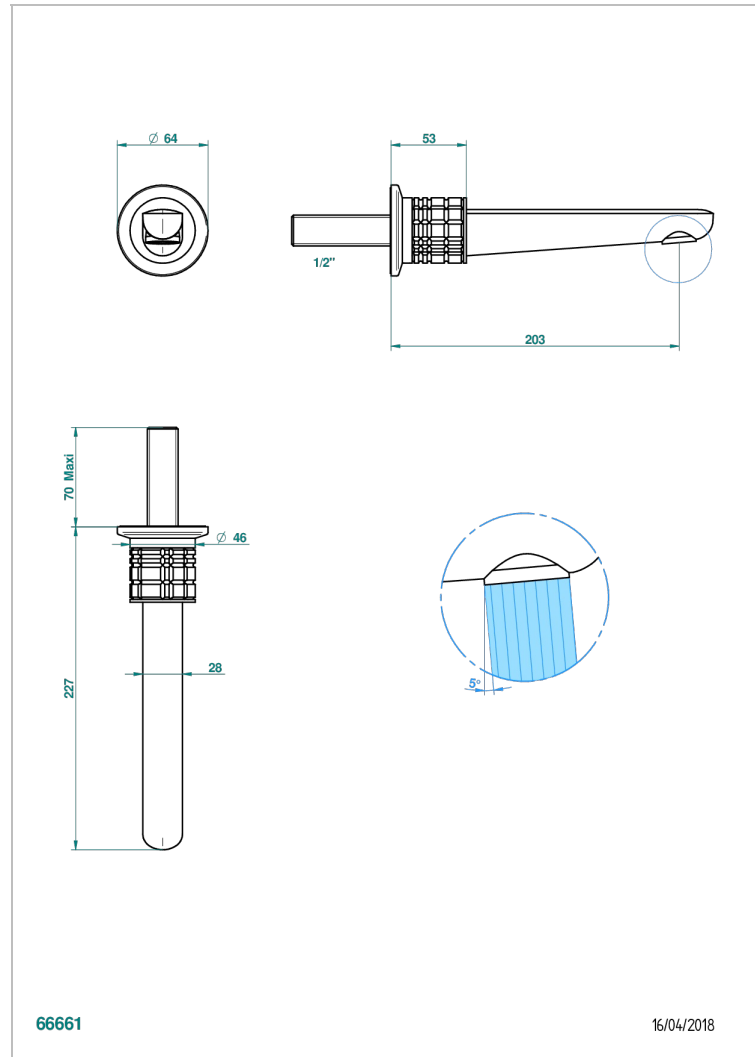

# SYSTEM CRYSTAL WITH LEVER

G9K-22GAB

Wall mounted basin, goliath spout, 1/2" , without T junction

THG<sup>®</sup>  
PARIS

## CARACTERÍSTICAS

- System Crystal with lever
- Wall mounted basin, goliath spout, 1/2" , without T junction

## PRODUCTOS RELACIONADOS

- Ref. G00-309/B Vaciador de flujo libre con rejilla para el lavabo
- Ref. G00-309/S Sifón moderno
- Ref. G00-316 Vaciador para lavabo sistema clic-clac
- Ref. G00-308T Adjustable bottle trap, mini 45 mm - maxi 90 mm with 300 mm overflow pipe