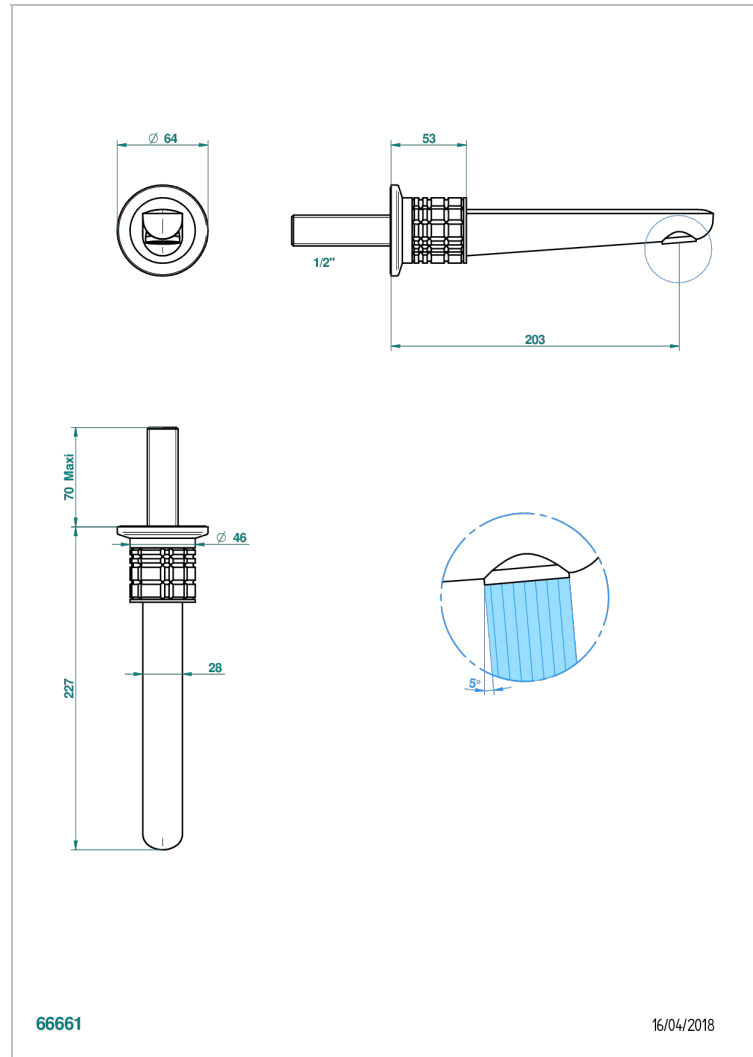

SYSTEM CRYSTAL WITH LEVER

G9K-22GAB

Wall mounted basin, goliath spout, 1/2" , without T junction

THG[®]
PARIS

CHARACTERISTIC

- System Crystal with lever
- Wall mounted basin, goliath spout, 1/2" , without T junction

RELATED SKU'S

- Ref. G00-309/B Free-flow basin waste with grid
- Ref. G00-309/S Bottle Trap only for waste
- Ref. G00-316 Click waste
- Ref. G00-308T Adjustable bottle trap, mini 45 mm - maxi 90 mm with 300 mm overflow pipe