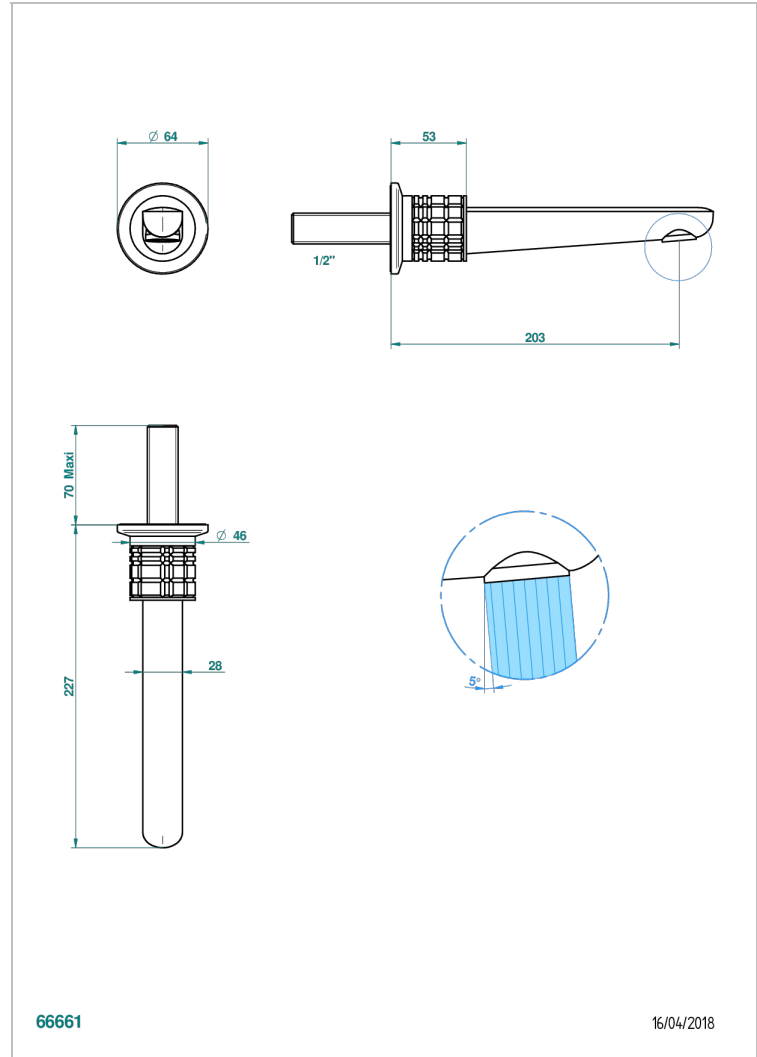

# SYSTEM CRYSTAL WITH LEVER

G9K-22GAB

Wall mounted basin, goliath spout, 1/2" , without T junction

THG<sup>®</sup>  
PARIS

66661

16/04/2018

## 特色

- System Crystal with lever
- Wall mounted basin, goliath spout, 1/2" , without T junction

## 相关的SKU

- Ref. G00-309/B 台盆下水器排水口，无溢流孔
- Ref. G00-309/S 下水管
- Ref. G00-316 键入式台盆下水器，欧洲款
- Ref. G00-308T Adjustable bottle trap, mini 45 mm - maxi 90 mm with 300 mm overflow pipe