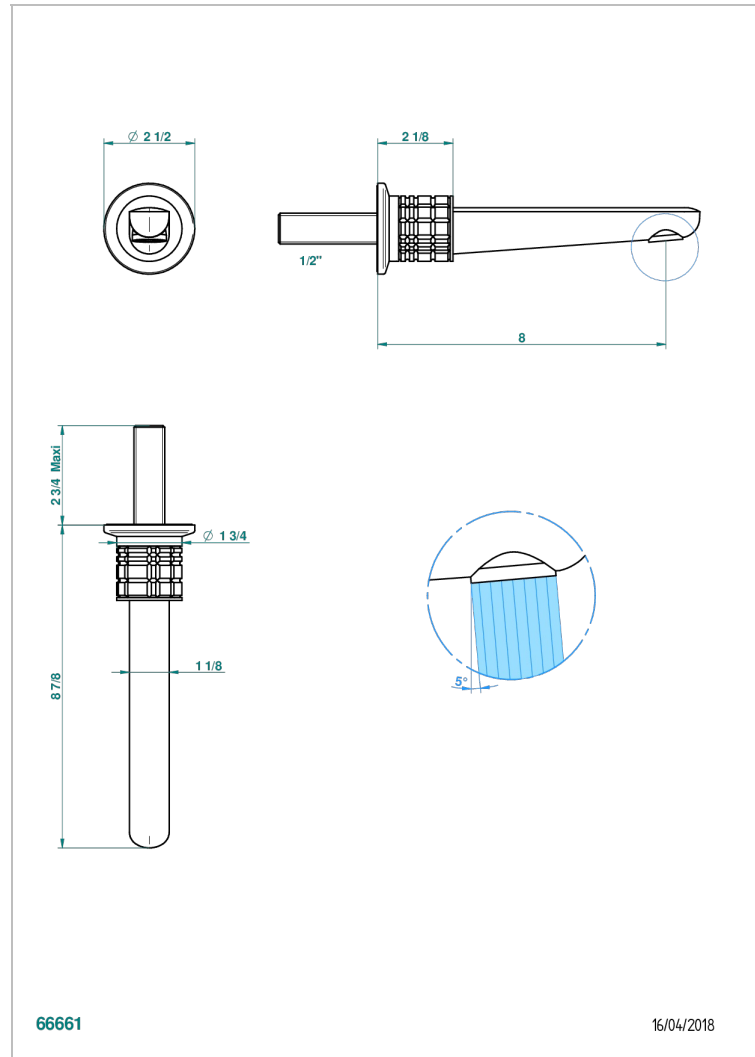

SYSTEM CRYSTAL WITH LEVER

G9K-22GAB

Wall mounted basin, goliath spout, 1/2" , without T junction

THG[®]
PARIS

CARACTERÍSTICAS

- System Crystal with lever
- Wall mounted basin, goliath spout, 1/2" , without T junction

PRODUCTOS RELACIONADOS

- Ref. G00-309/B Vaciador de flujo libre con rejilla para el lavabo
- Ref. G00-309/S SifÓN moderno
- Ref. G00-316 Vaciador para lavabo sistema clic-clac
- Ref. G00-308T Adjustable bottle trap, mini 45 mm - maxi 90 mm with 300 mm overflow pipe