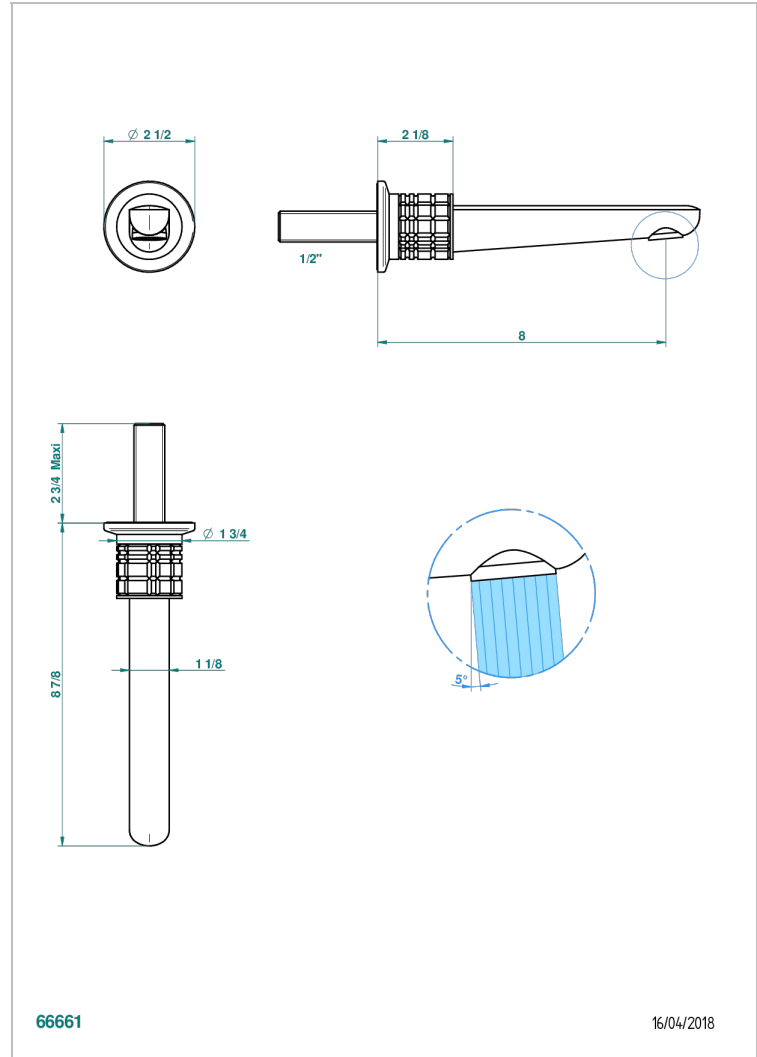

SYSTEM CRYSTAL WITH LEVER

G9K-22GAB

Wall mounted basin, goliath spout, 1/2" , without T junction

THG[®]
PARIS

CHARACTERISTIC

- System Crystal with lever
- Wall mounted basin, goliath spout, 1/2" , without T junction

RELATED SKU'S

- Ref. G00-309/B Free-flow basin waste with grid
- Ref. G00-309/S Bottle Trap only for waste
- Ref. G00-316 Click waste
- Ref. G00-308T Adjustable bottle trap, mini 45 mm - maxi 90 mm with 300 mm overflow pipe