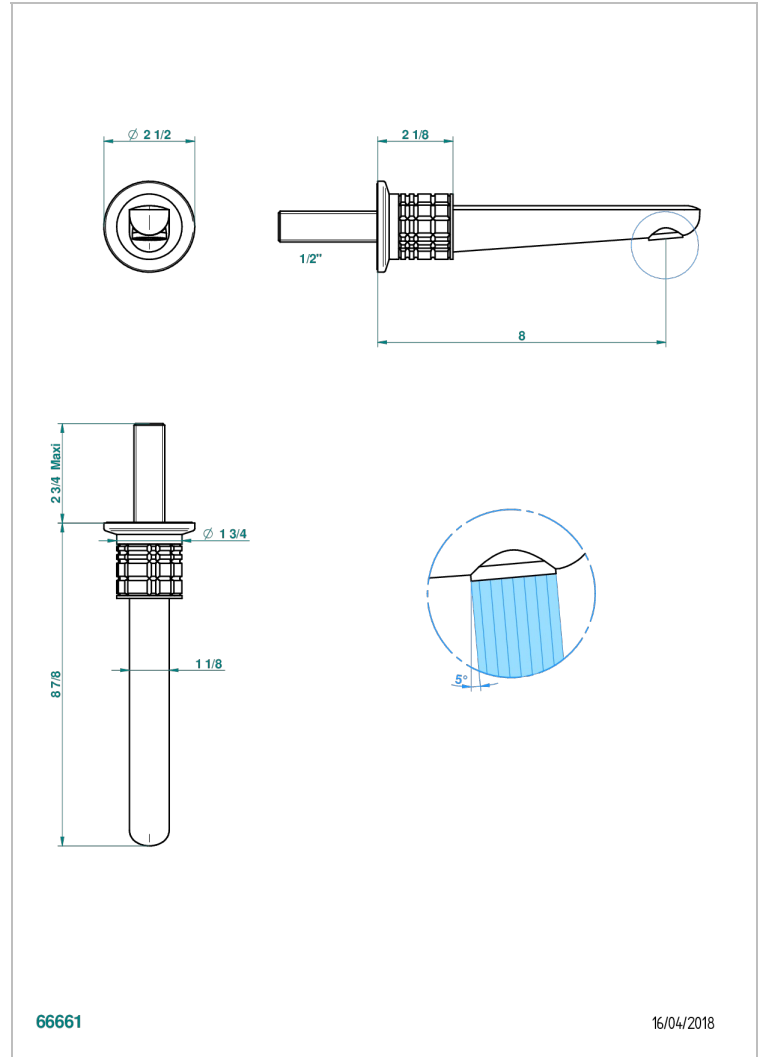

SYSTEM CRYSTAL WITH LEVER

G9K-22GAB

Wall mounted basin, goliath spout, 1/2" , without T junction

THG[®]
PARIS

特色

- System Crystal with lever
- Wall mounted basin, goliath spout, 1/2" , without T junction

相关的SKU

- Ref. G00-309/B 台盆下水器排水口，无溢流孔
- Ref. G00-309/S 下水管
- Ref. G00-316 键入式台盆下水器，欧洲款
- Ref. G00-308T Adjustable bottle trap, mini 45 mm - maxi 90 mm with 300 mm overflow pipe

可选饰面

Black ceram - D30
Blush PVD - H62
Graphite PVD - H64
Matt Umber PVD - H67
Matt blush PVD - H60
Matt graphite PVD - H65