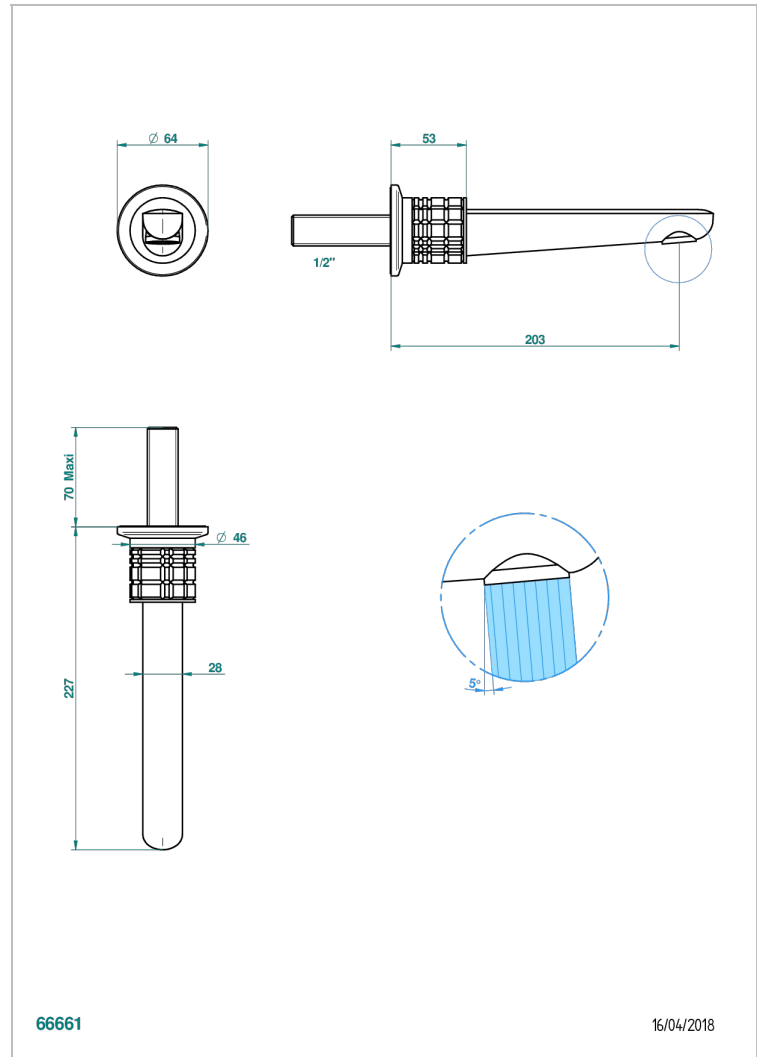

SYSTEM CRYSTAL

G9J-22GAB

Wall mounted basin, goliath spout, 1/2" , without T junction

THG[®]
PARIS

CHARACTERISTIC

- System Crystal
- Wall mounted basin, goliath spout, 1/2" , without T junction

RELATED SKU'S

- Ref. G00-309/B Free-flow basin waste with grid
- Ref. G00-309/S Bottle Trap only for waste
- Ref. G00-316 Click waste
- Ref. G00-308T Adjustable bottle trap, mini 45 mm - maxi 90 mm with 300 mm overflow pipe

Umber PVD - H66
Varnished matt antique red copper
(color finish) - H07