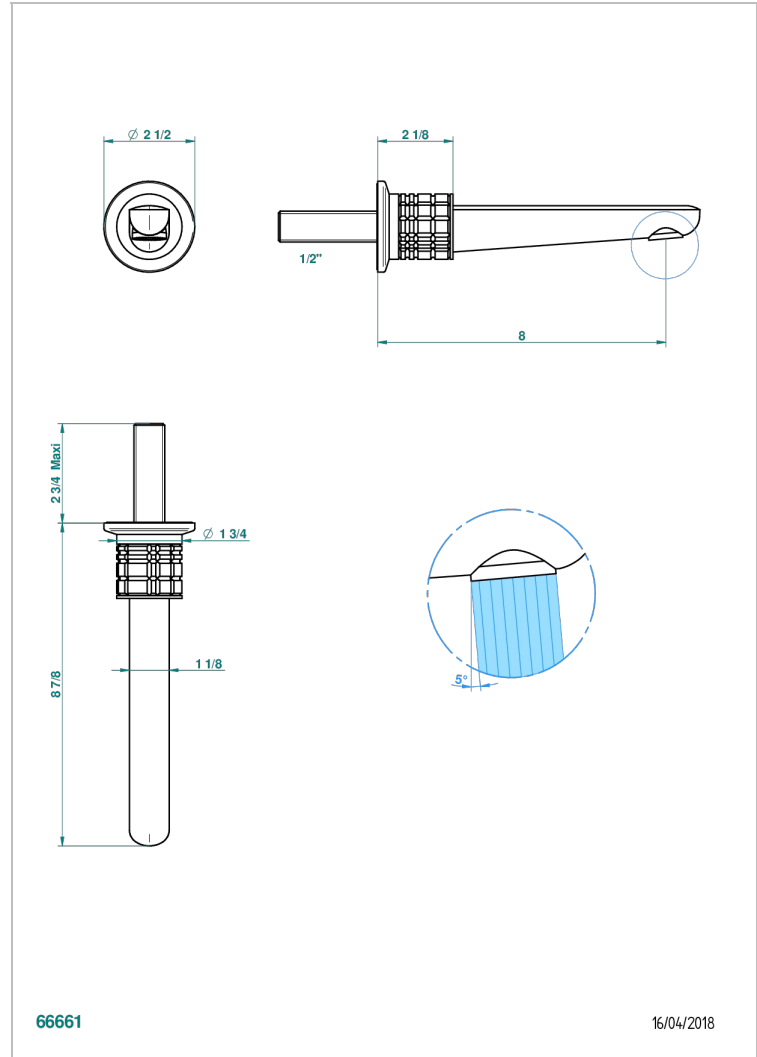

SYSTEM CRYSTAL

G9J-22GAB

Wall mounted basin, goliath spout, 1/2" , without T junction

THG[®]
PARIS

CHARACTERISTIC

- System Crystal
- Wall mounted basin, goliath spout, 1/2" , without T junction

RELATED SKU'S

- Ref. G00-309/B Free-flow basin waste with grid
- Ref. G00-309/S Bottle Trap only for waste
- Ref. G00-316 Click waste
- Ref. G00-308T Adjustable bottle trap, mini 45 mm - maxi 90 mm with 300 mm overflow pipe