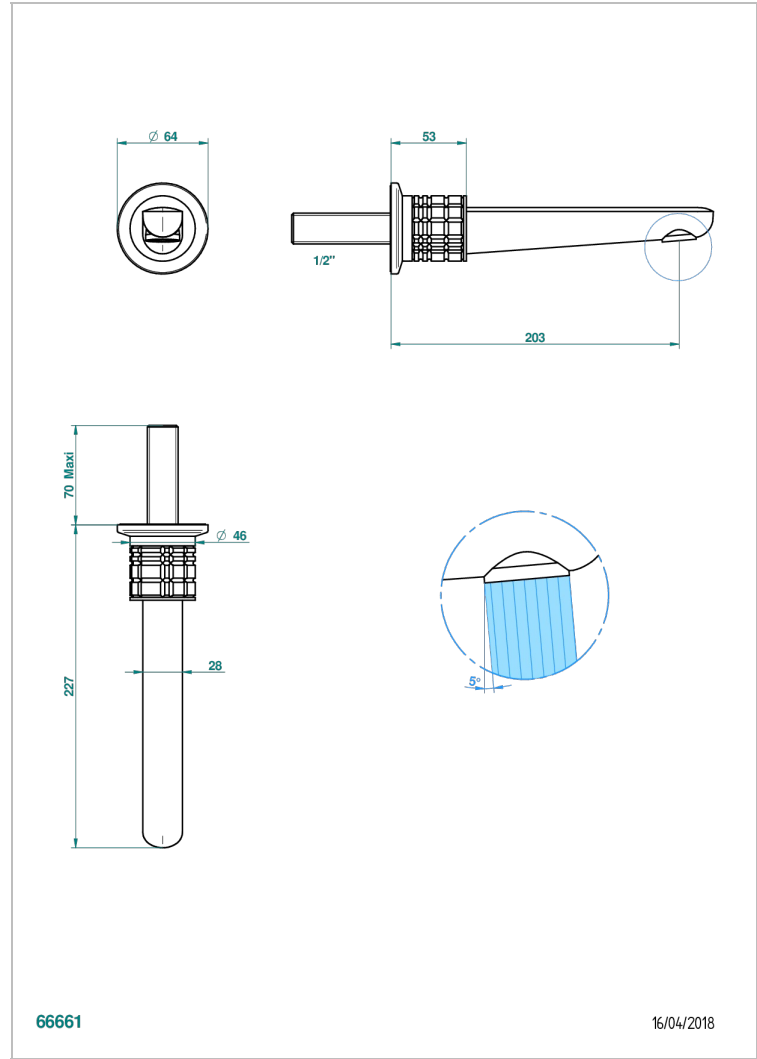

SYSTEM CRYSTAL

G9J-22GAB

Wall mounted basin, goliath spout, 1/2" , without T junction

THG[®]
PARIS

CHARACTERISTIC

- System Crystal
- Wall mounted basin, goliath spout, 1/2" , without T junction

RELATED SKU'S

- Ref. G00-309/B Free-flow basin waste with grid
- Ref. G00-309/S Bottle Trap only for waste
- Ref. G00-316 Click waste
- Ref. G00-308T Adjustable bottle trap, mini 45 mm - maxi 90 mm with 300 mm overflow pipe

Umber PVD - H66
Varnished matt antique red copper
(color finish) - H07