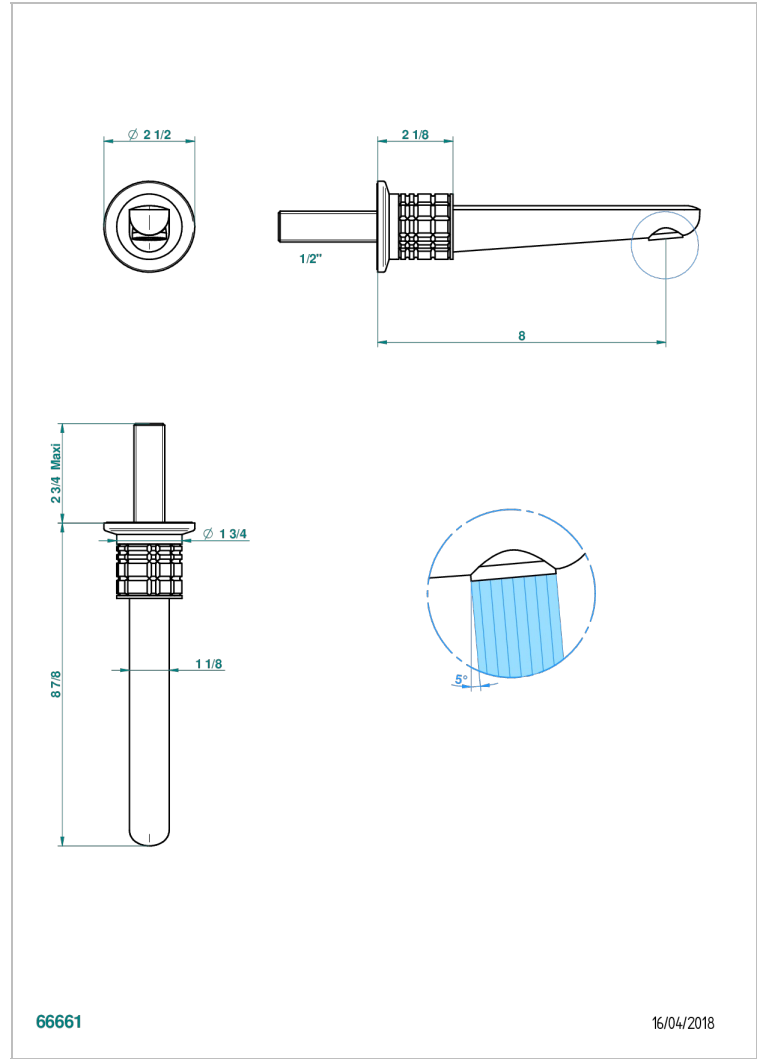

SYSTEM CRYSTAL

G9J-22GAB

Wall mounted basin, goliath spout, 1/2" , without T junction

THG[®]
PARIS

CHARACTERISTIC

- System Crystal
- Wall mounted basin, goliath spout, 1/2" , without T junction

RELATED SKU'S

- Ref. G00-309/B Free-flow basin waste with grid
- Ref. G00-309/S Bottle Trap only for waste
- Ref. G00-316 Click waste
- Ref. G00-308T Adjustable bottle trap, mini 45 mm - maxi 90 mm with 300 mm overflow pipe

Umber PVD - H66
Varnished matt antique red copper
(color finish) - H07