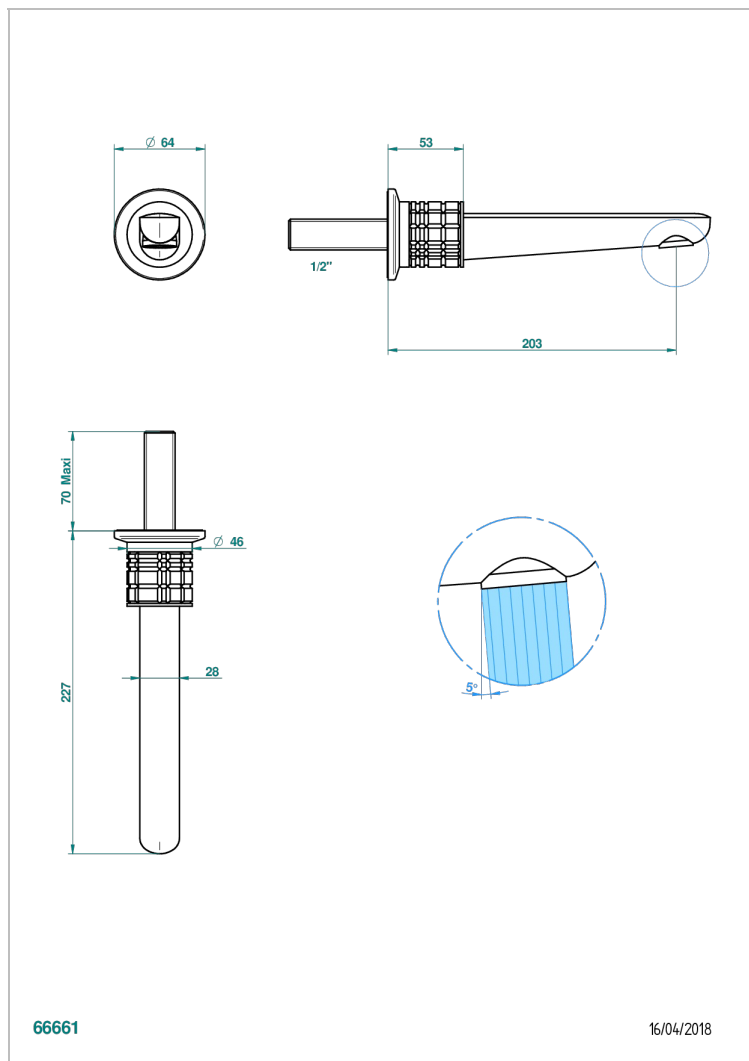

SYSTEM CRYSTAL

G9J-22GAB

Wall mounted basin, goliath spout, 1/2" , without T junction

THG[®]
PARIS

特色

- System Crystal
- Wall mounted basin, goliath spout, 1/2" , without T junction

相关的SKU

- Ref. G00-309/B 台盆下水器排水口，无溢流孔
- Ref. G00-309/S 下水管
- Ref. G00-316 键入式台盆下水器，欧洲款
- Ref. G00-308T Adjustable bottle trap, mini 45 mm - maxi 90 mm with 300 mm overflow pipe

可选饰面

Black ceram - D30
Blush PVD - H62
Graphite PVD - H64
Matt Umber PVD - H67
Matt blush PVD - H60
Matt graphite PVD - H65

PVD哑光棕铜 - F34
PVD哑光金 - H53
PVD哑光铜 - H50
PVD哑光镍 - H56
PVD抛光铜 - H49
PVD棕铜 - F33

PVD金色 - H52
PVD镍 - H55
Umber PVD - H66
哑光复古铜 - H07
哑光浅金 - F31
哑光金 - F07