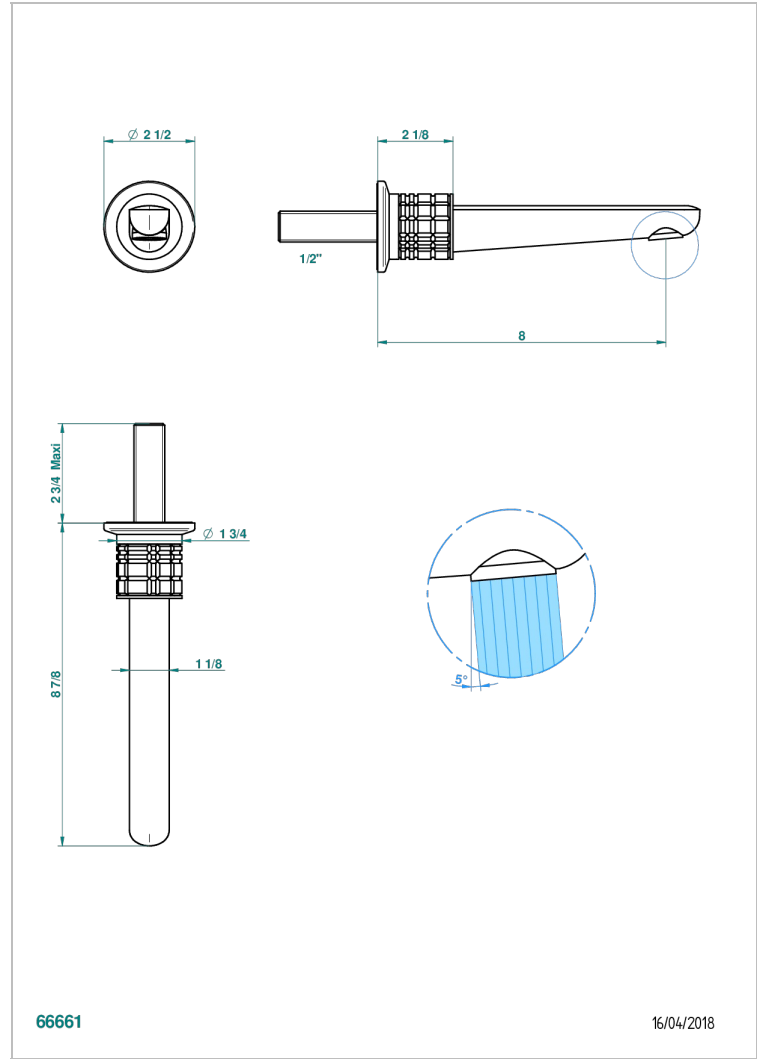

SYSTEM CRYSTAL

G9J-22GAB

Wall mounted basin, goliath spout, 1/2" , without T junction

THG[®]
PARIS

66661

16/04/2018

特色

- System Crystal
- Wall mounted basin, goliath spout, 1/2" , without T junction

相关的SKU

- Ref. G00-309/B 台盆下水器排水口，无溢流孔
- Ref. G00-309/S 下水管
- Ref. G00-316 键入式台盆下水器，欧洲款
- Ref. G00-308T Adjustable bottle trap, mini 45 mm - maxi 90 mm with 300 mm overflow pipe

可选饰面

Black ceram - D30
Blush PVD - H62
Graphite PVD - H64
Matt Umber PVD - H67
Matt blush PVD - H60
Matt graphite PVD - H65