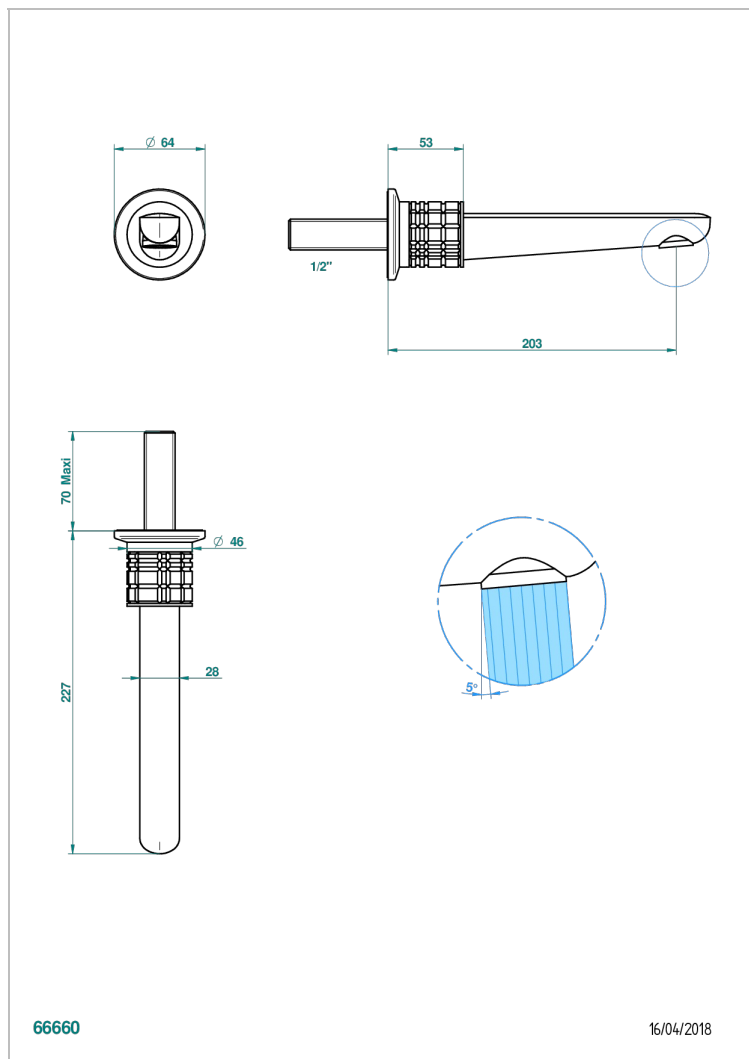

SYSTEM HOWLITE WITH LEVER

G9H-22GAB

THG
PARIS

Wall mounted basin, goliath spout, 1/2" , without T junction

CARACTERÍSTICAS

- System Howlite with lever
- Wall mounted basin, goliath spout, 1/2" , without T junction

ACABADOS DISPONIBLES

Bronce claro - D01
Cerámica negra mate - D30
Cobre viejo mate - H07
Cromo - A02
Cromo mate - C02
Dorado - F01

Dorado mate - F07
Dorado pálido - F30
Dorado pálido mate (sin barniz) - F31
Níquel - B01
Níquel mate - C01
Níquel viejo - H28