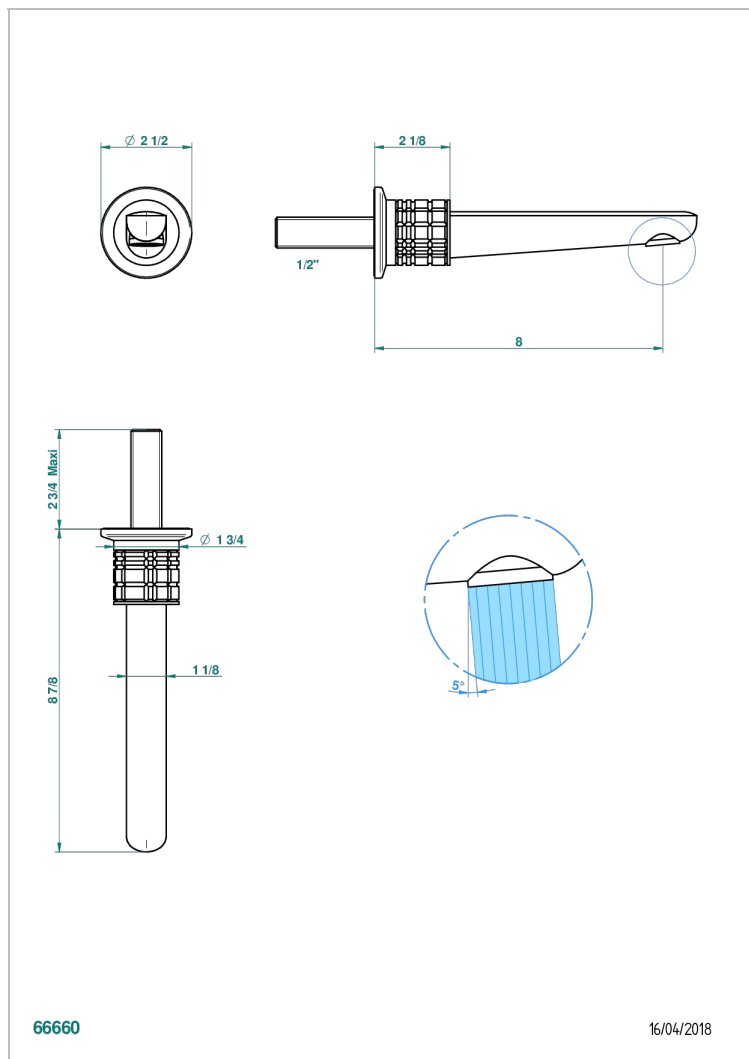

SYSTEM HOWLITE WITH LEVER

G9H-22GAB

THG[®]
PARIS

Wall mounted basin, goliath spout, 1/2" , without T junction

CARACTERÍSTICAS

- System Howlite with lever
- Wall mounted basin, goliath spout, 1/2" , without T junction

ACABADOS DISPONIBLES

Bronce claro - D01
Cerámica negra mate - D30
Cobre viejo mate - H07
Cromo - A02
Cromo mate - C02
Dorado - F01

Dorado mate - F07
Dorado pálido - F30
Dorado pálido mate (sin barniz) - F31
Níquel - B01
Níquel mate - C01
Níquel viejo - H28

Pvd umber - H66
Pvd umber mate - H67