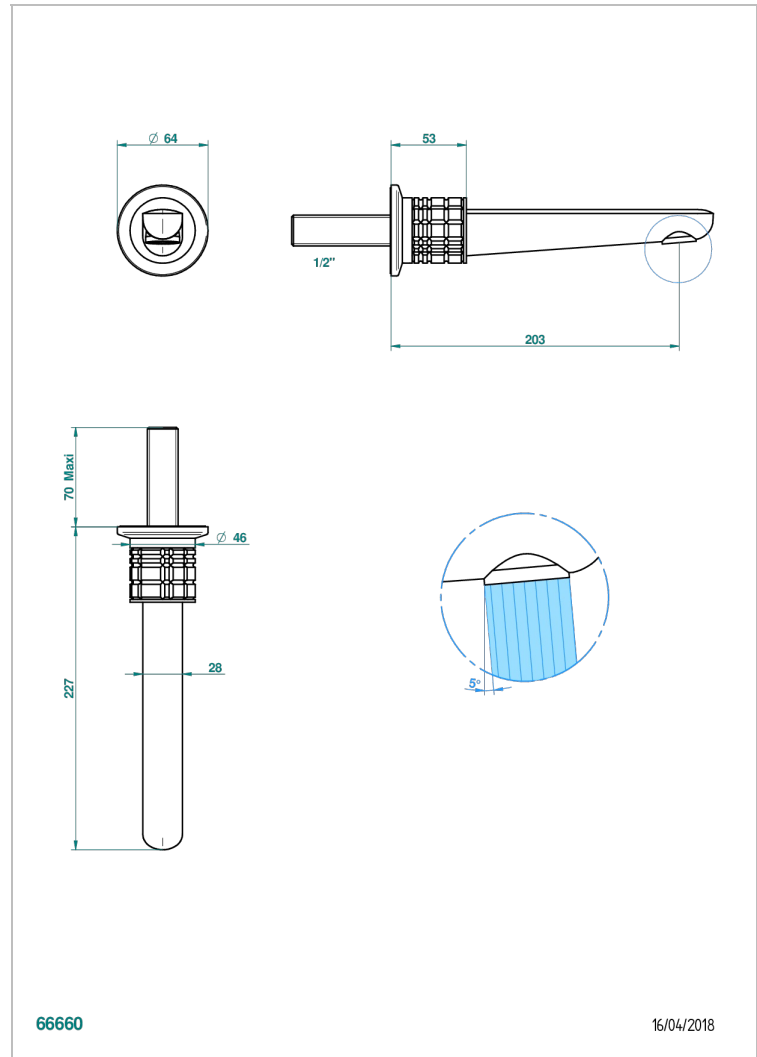

SYSTEM HOWLITE

G9G-22GAB

Wall mounted basin, goliath spout, 1/2" , without T junction

THG[®]
PARIS

CARACTERÍSTICAS

- System Howlite
- Wall mounted basin, goliath spout, 1/2" , without T junction

ACABADOS DISPONIBLES

Bronce claro - D01
Cerámica negra mate - D30
Cobre viejo mate - H07
Cromo - A02
Cromo mate - C02
Dorado - F01

Dorado mate - F07
Dorado pálido - F30
Dorado pálido mate (sin barniz) - F31
Níquel - B01
Níquel mate - C01
Níquel viejo - H28