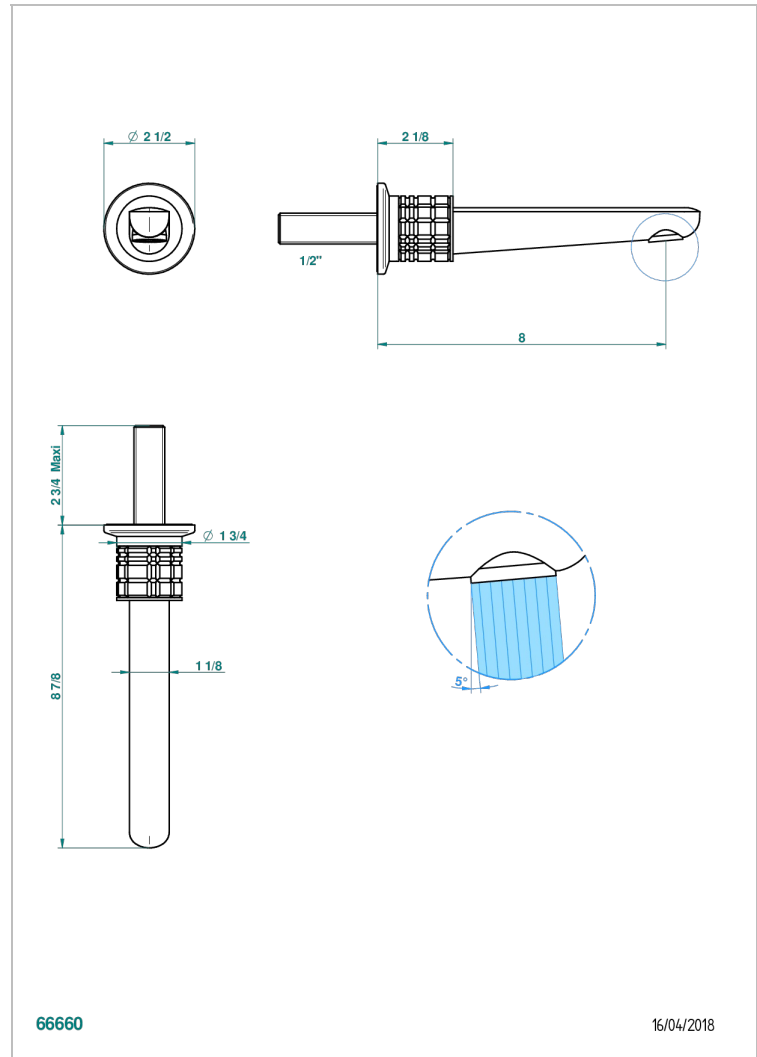

SYSTEM HOWLITE

G9G-22GAB

Wall mounted basin, goliath spout, 1/2" , without T junction

THG[®]
PARIS

CARACTERÍSTICAS

- System Howlite
- Wall mounted basin, goliath spout, 1/2" , without T junction

ACABADOS DISPONIBLES

Bronce claro - D01
Cerámica negra mate - D30
Cobre viejo mate - H07
Cromo - A02
Cromo mate - C02
Dorado - F01

Dorado mate - F07
Dorado pálido - F30
Dorado pálido mate (sin barniz) - F31
Níquel - B01
Níquel mate - C01
Níquel viejo - H28