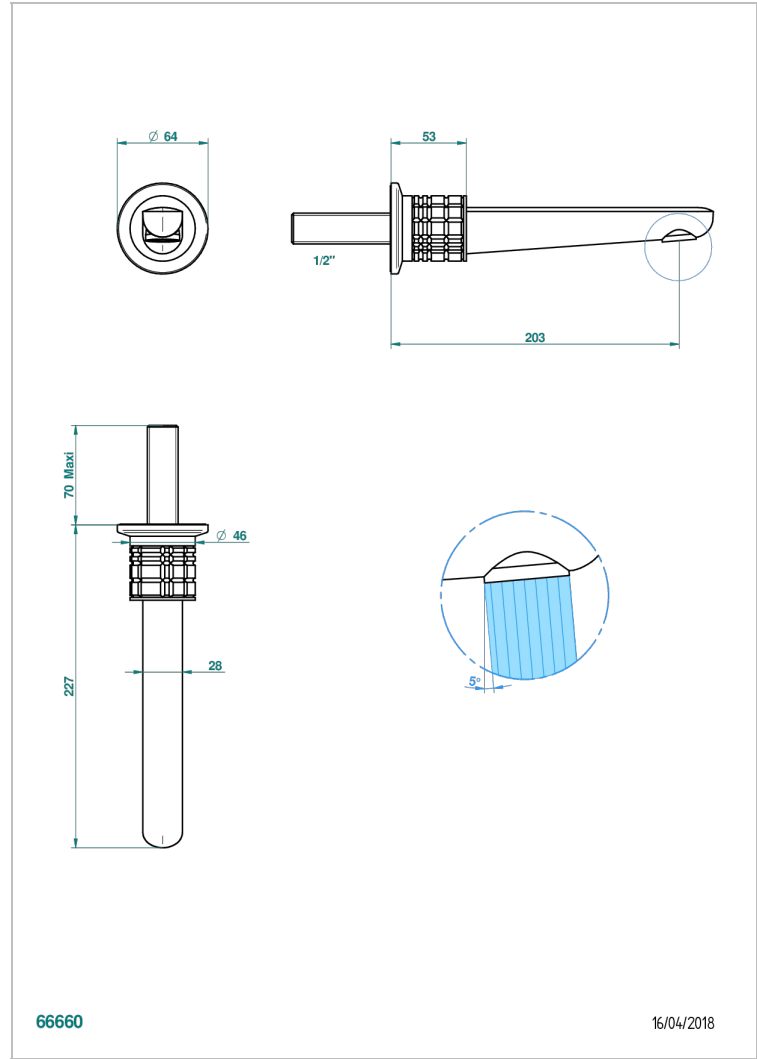

# SYSTEM HOWLITE

G9G-22GAB

Wall mounted basin, goliath spout, 1/2" , without T junction

THG<sup>®</sup>  
PARIS

## CHARACTERISTIC

- System Howlite
- Wall mounted basin, goliath spout, 1/2" , without T junction

## RELATED SKU'S

- Ref. G00-309/B Free-flow basin waste with grid
- Ref. G00-309/S Bottle Trap only for waste
- Ref. G00-316 Click waste
- Ref. G00-308T Adjustable bottle trap, mini 45 mm - maxi 90 mm with 300 mm overflow pipe